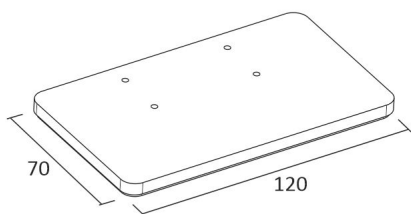

VERSAQ STAND, WHITE

LIMENTE VERSAQ ALUSTA