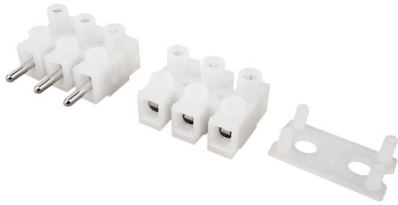

## CONNECTOR

(Mini-2 | Mini-3 | Luna-2 | Miro | Delta) | 20 pcs

Product code: 680805

**Limente connector 20 pcs for MINI, LUNA, MIRO and DELTA power sockets**

LIMENTE MINI, LIMENTE LUNA, LIMENTE MIRO and LIMENTE DELTA power sockets include connectors for 240V power supply connection.

### When do I need connectors?

Similar connector is included in every LIMENTE LUNA and LIMENTE MINI power socket. In case electrical connections are done before installing the power sockets (e.g. before installing cabinetry), the connectors can be ordered separately.

### THE FOLLOWING ITEMS ARE INCLUDED

- maleconnector
- femaleconnector
- strain relief