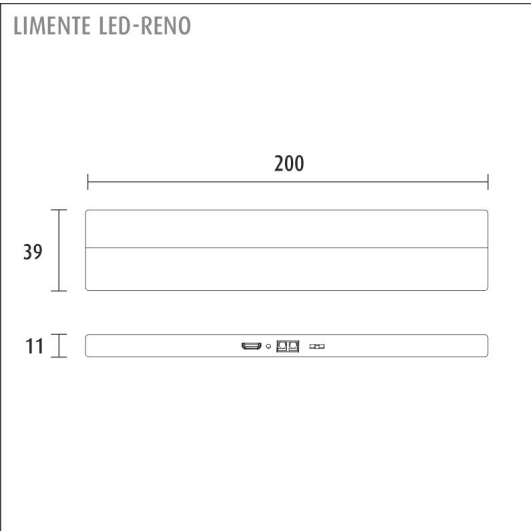

RENO AL SPOTLIGHT