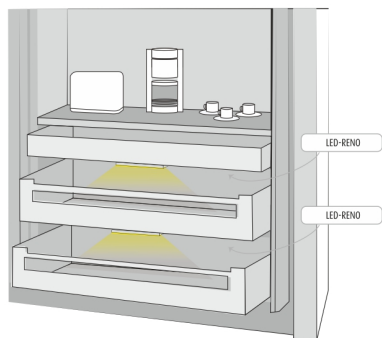

RENO AL SPOTLIGHT

Led-Reno

LIMENTE
HELSINKI