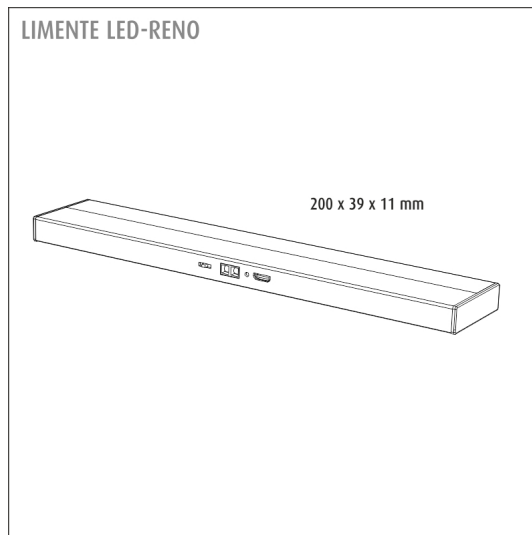

RENO AL SPOTLIGHT