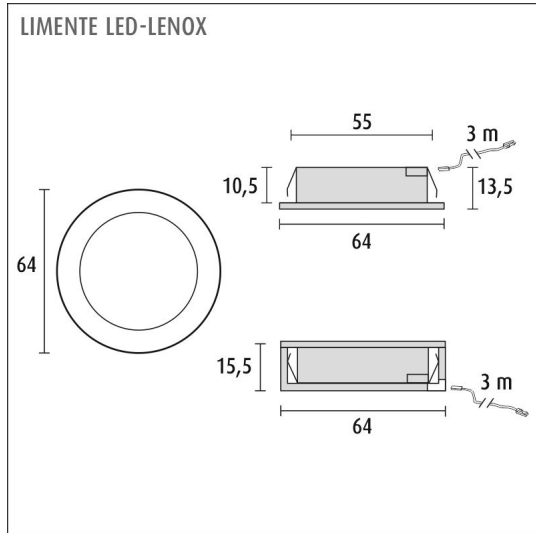

LENOX 3K 3X4W BRASS SPOTLIGHT