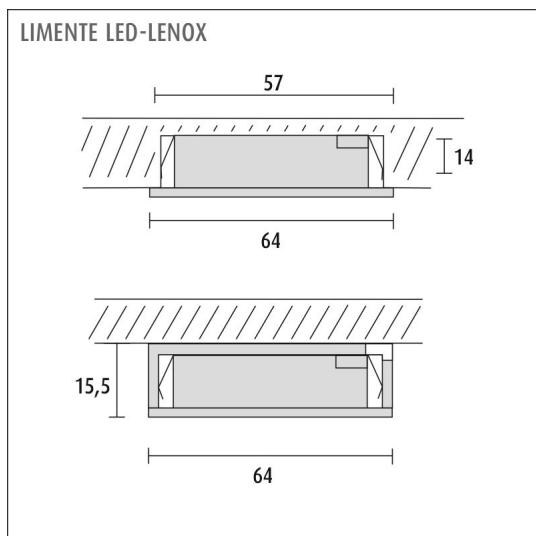

LENOX 3K 3X4W BRASS SPOTLIGHT