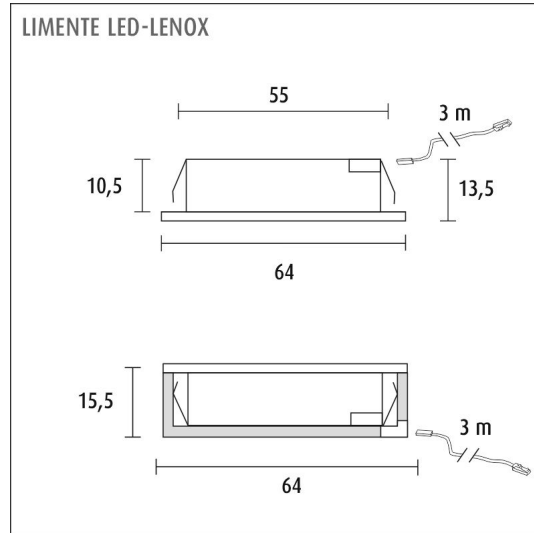

LENOX 3K 3X4W BRASS SPOTLIGHT