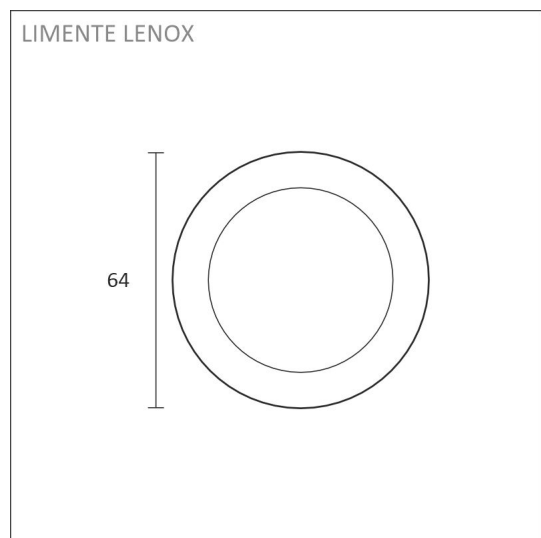

LENOX 3K 2X4W BRASS SPOTLIGHT