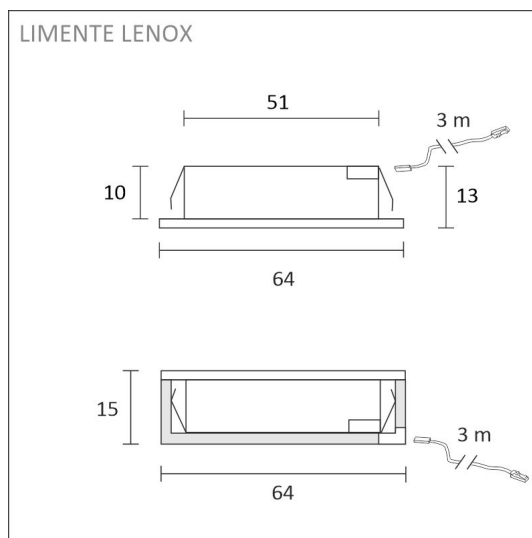

LENOX 3K 1X4W BRASS SPOTLIGHT