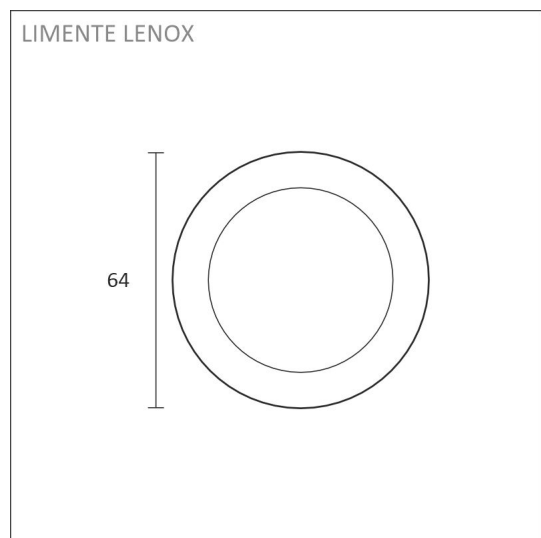

LENOX 3K 1X4W BRASS SPOTLIGHT