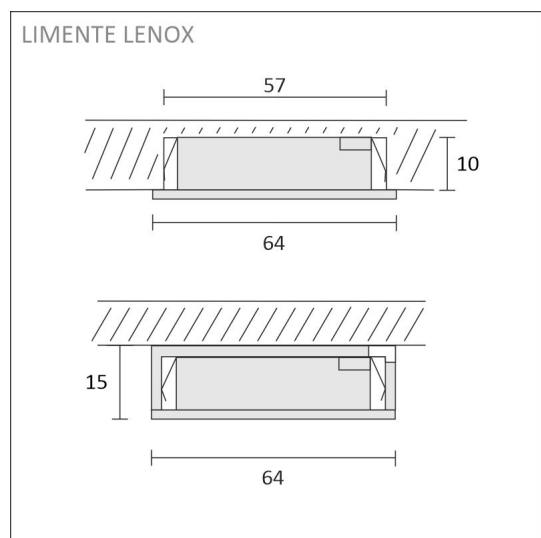

LENOX 3K 1X4W BRASS SPOTLIGHT