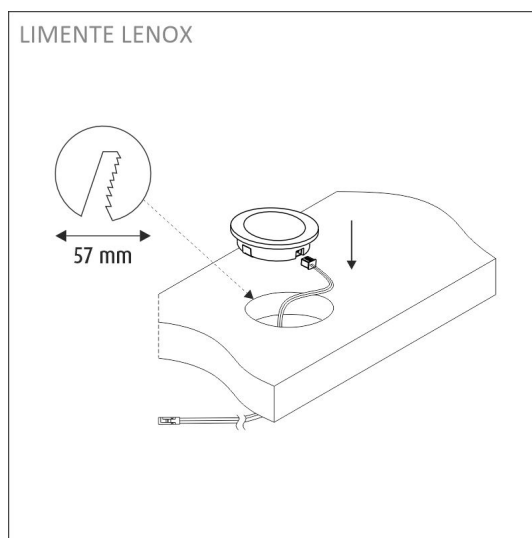

LENOX 3K 1X4W BRASS SPOTLIGHT