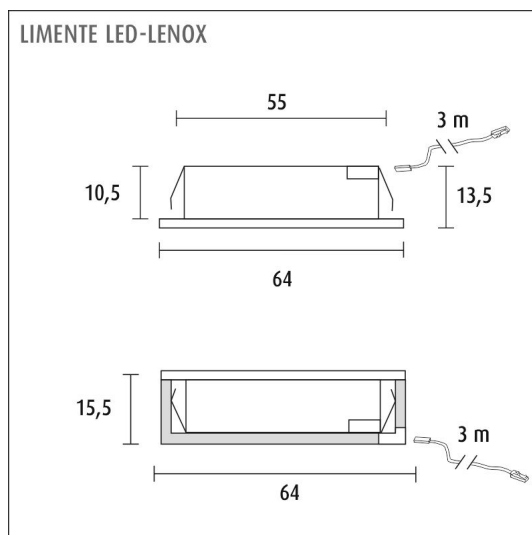

LENOX 2X4W BL SPOTLIGHT