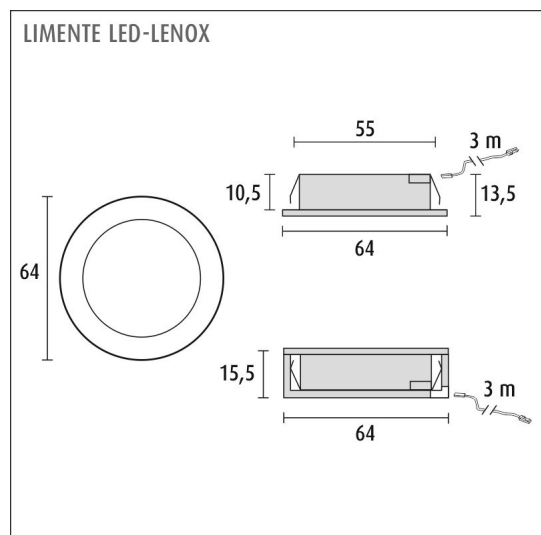

LENOX 2X4W BL SPOTLIGHT