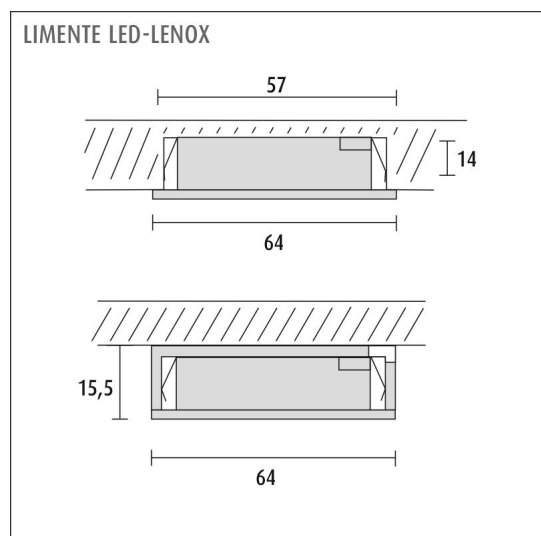

LENOX 2X4W BL SPOTLIGHT