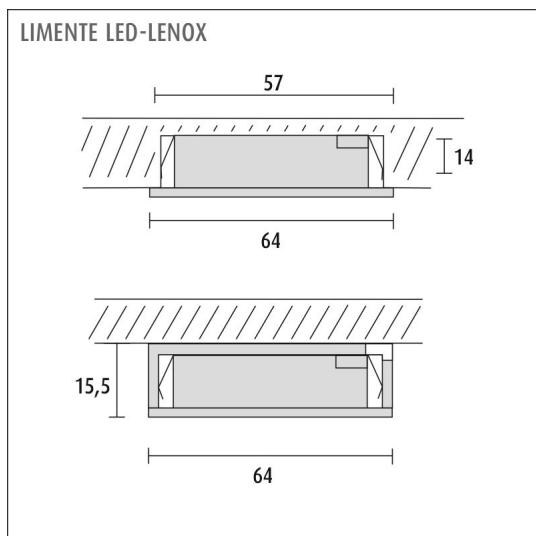

LENOX BL SEPARATE LAMP