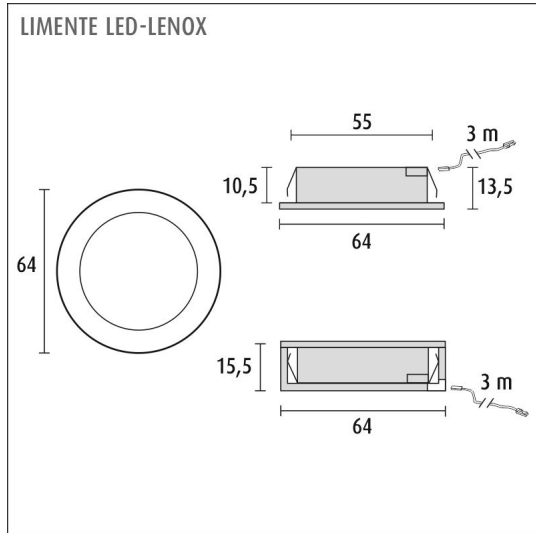

LENOX BL SEPARATE LAMP