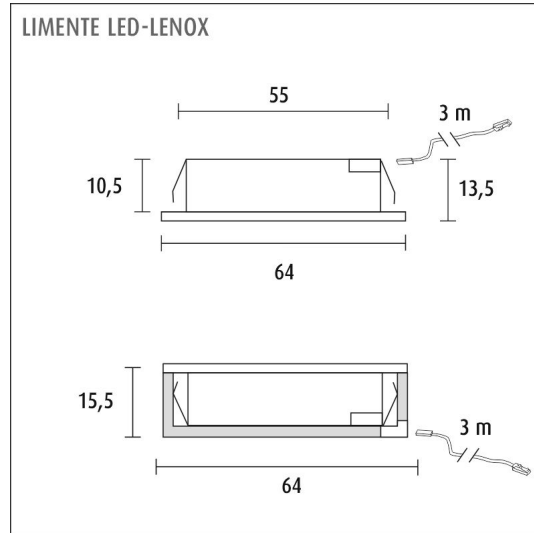

LENOX BL SEPARATE LAMP