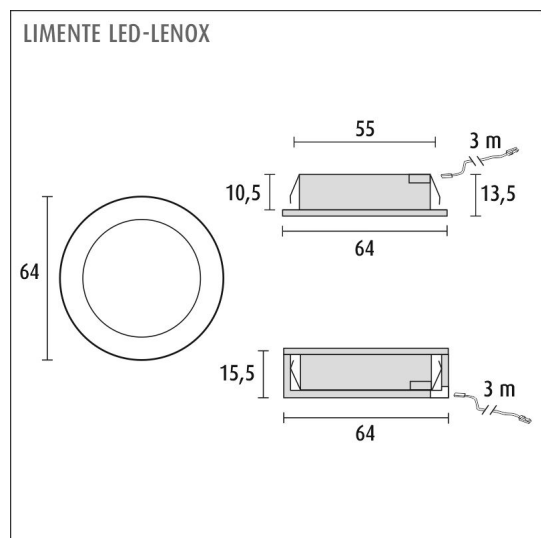

LENOX 4X4W WH SPOTLIGHT