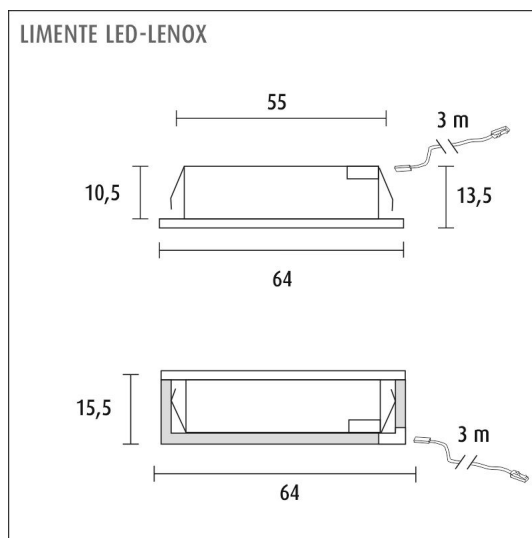

LENOX 4X4W WH SPOTLIGHT