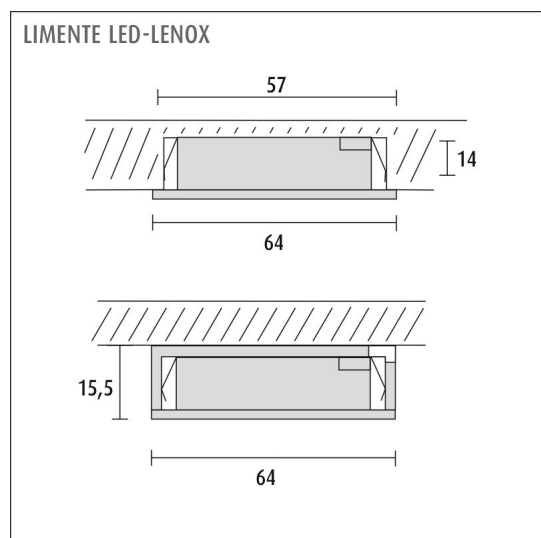

LENOX 4X4W WH SPOTLIGHT