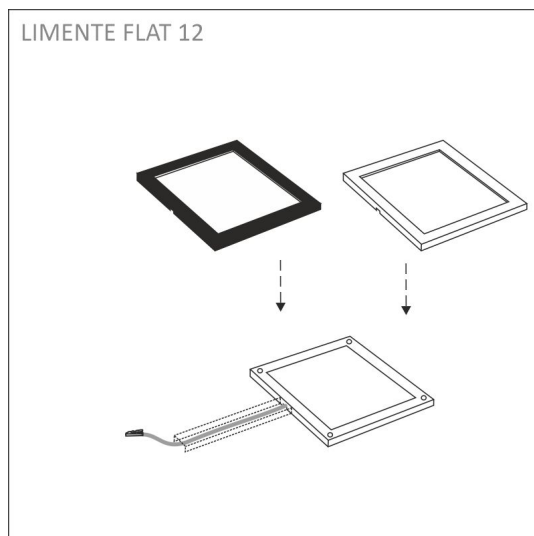

FLAT-12 5X5W WH+BL SPOTLIGHT