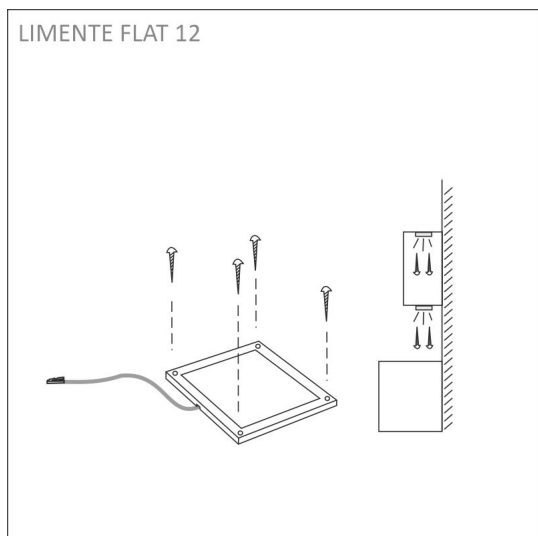

FLAT-12 5X5W WH+BL SPOTLIGHT