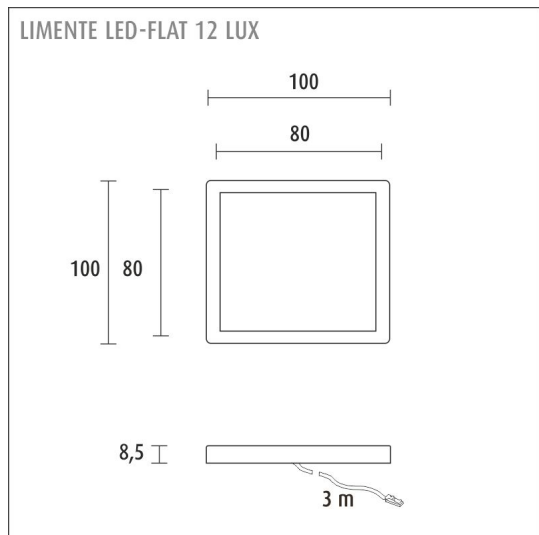

FLAT-12 LUX 5X5,6W WH+BL SPOTLIGHT