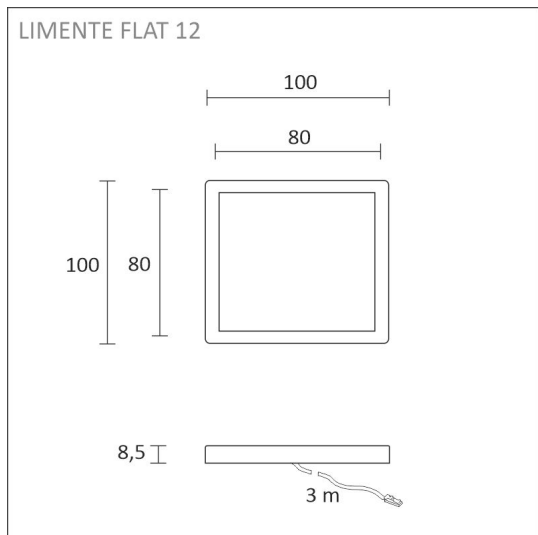

FLAT-12 5X5W WH+BL SPOTLIGHT