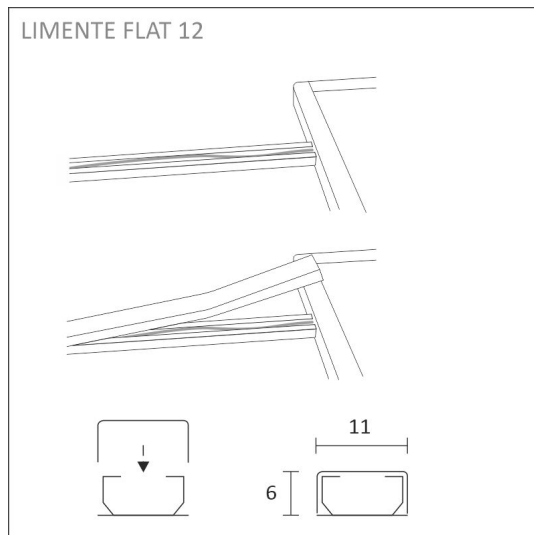

FLAT-12 5X5W WH+BL SPOTLIGHT