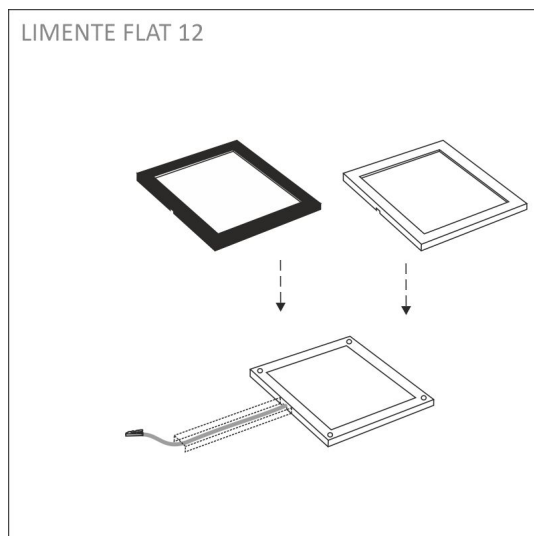

FLAT-12 2C 4X5W WH+BL SPOTLIGHT