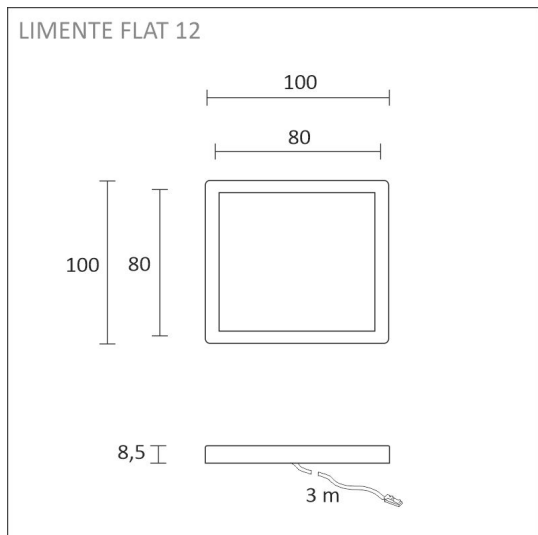

FLAT-12 2C 4X5W WH+BL SPOTLIGHT