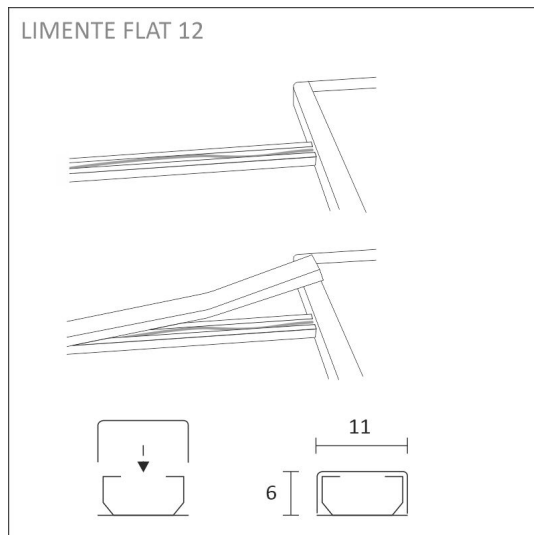

FLAT-12 2C 4X5W WH+BL SPOTLIGHT