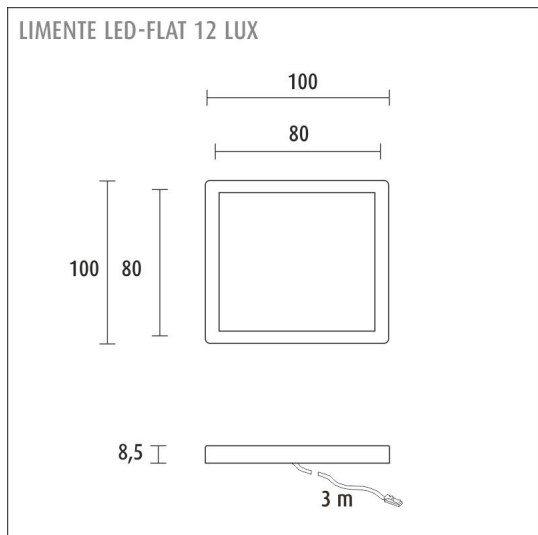

FLAT-12 LUX 4X5,6W WH+BL SPOTLIGHT