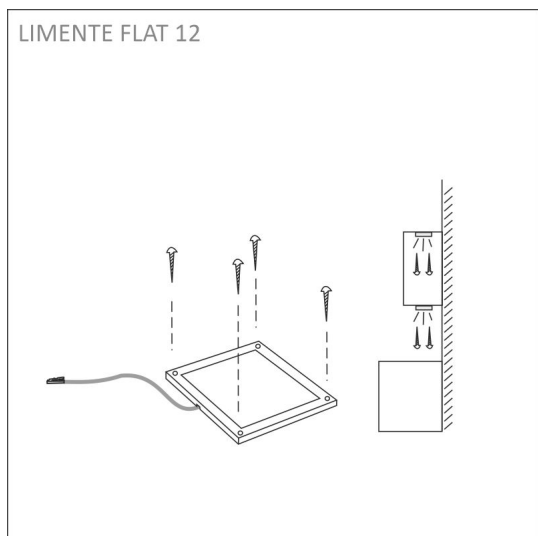

FLAT-12 2C 4X5W WH+BL SPOTLIGHT