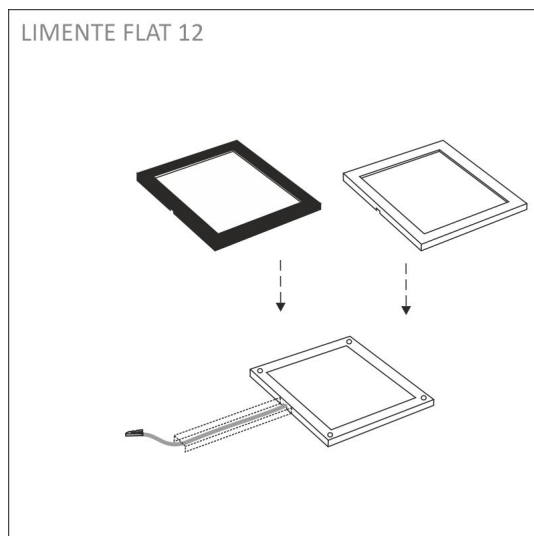

FLAT-12 2C 1X5W WH+BL SPOTLIGHT