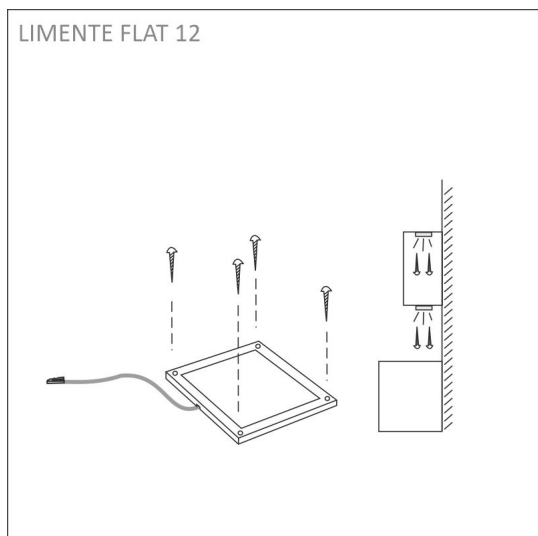

FLAT-12 2C 1X5W WH+BL SPOTLIGHT