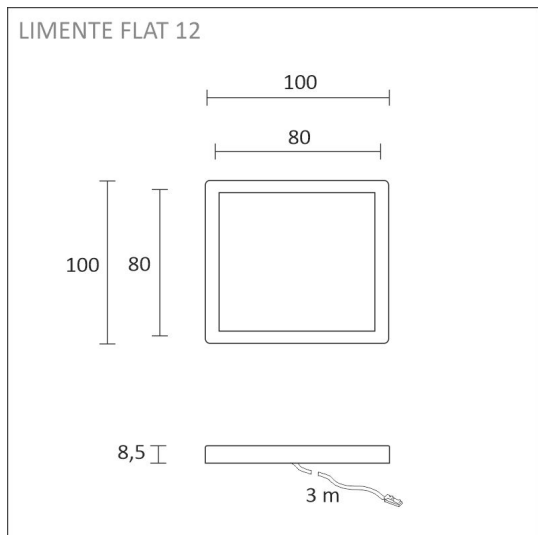

FLAT-12 2C 1X5W WH+BL SPOTLIGHT