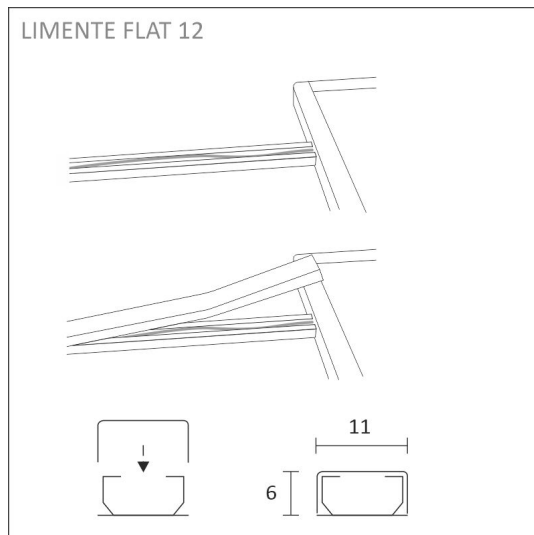

FLAT-12 2C 1X5W WH+BL SPOTLIGHT