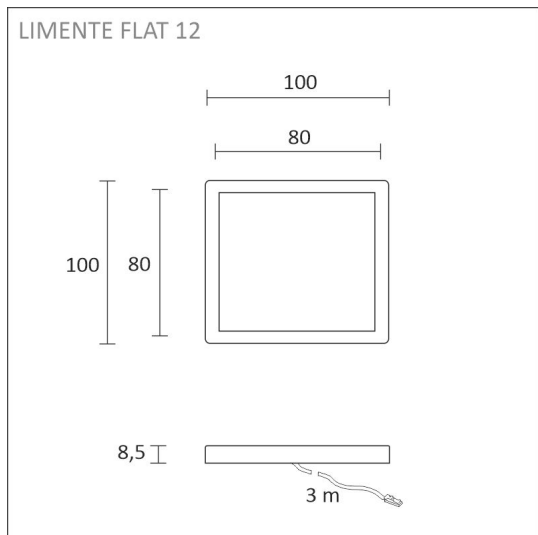

FLAT-12 2C 5W WH+BL