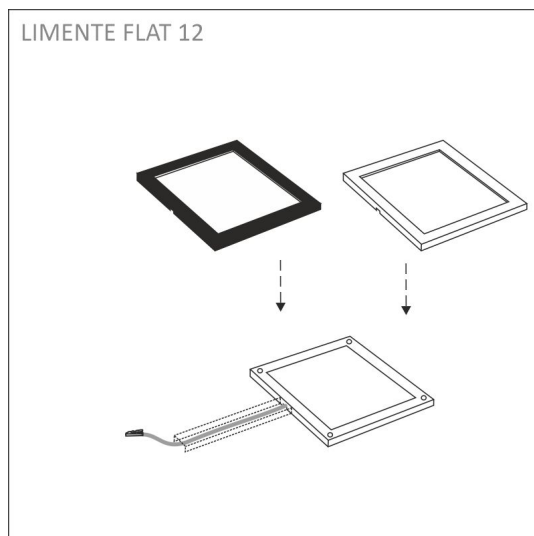

FLAT-12 2C 5W WH+BL