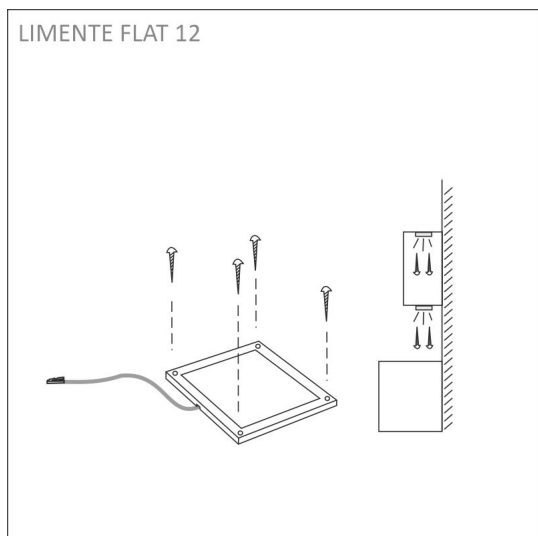

FLAT-12 2C 5W WH+BL