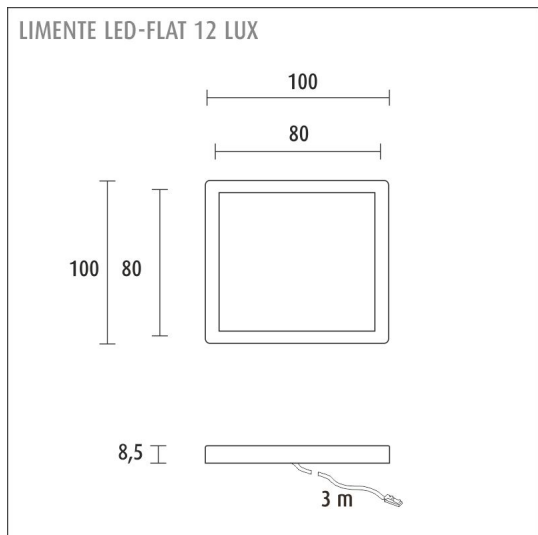

FLAT-12 LUX WH+BL SPOTLIGHT