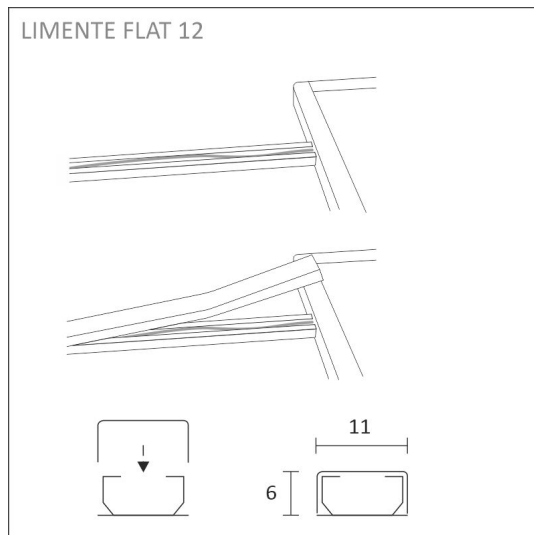

FLAT-12 2C 5W WH+BL