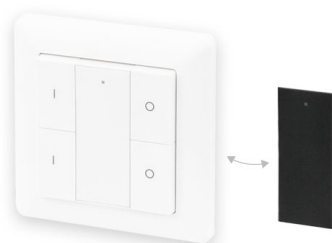

SMART 352

wireless light control |

Product code: 640352

THE FOLLOWING ITEMS ARE INCLUDED

- 2-piece wireless controller
- battery
- Plastic Free packaging

SMART 350 DIMMER 2-PIECE

OVERVIEW

PRODUCT CODE	640352
GTIN-CODE	6438400000803
ELECTRICAL NUMBER	2600816
ETIM GENERAL NAME	Regulator
ETIM CLASS	Dimmer EC000025
ETIM GROUP	26 Timer switches, thermostats and lighting controls
COLOUR	White
LAMP TYPE	-

SPECIFICATIONS

PRODUCT DIMENSIONS	80.0 x 80.0 x 15.0
MOUNTING METHOD	Surface mounting
COLOUR TEMPERATURE	
COLOUR RENDERING INDEX CRI	-
RATED LIFE TIME	
ENERGY EFFICIENCY CLASS	
LUMINOUS FLUX	-
EFFICIENCY	-
VOLTAGE	
INGRESS PROTECTION CODE	IP20
NUMBER OF LEDS/M	
INPUT POWER	-
NUMBER OF SWITCHING CYCLES	-
AMBIENT TEMPERATURE RANGE	-20°C ++50°C
INPUT POWER CONNECTOR	
WARRANTY PERIOD (MONTHS)	24
ADDITIONAL COVER (MONTHS)	
INSTALLATION AND OPERATING MANUAL	https://www.limente.fi/Images/productpics/instructions/limente_smart350.pdf

SMART 350 DIMMER 2-PIECE

RECOMMENDED ACCESSORIES

PRODUCT CODE	PRODUCT
640351	SMART 351, WIRELESS LIGHT CONTROL
640350	SMART 350 SET, WIRELESS LIGHT CONTROL, REMOTE CONTROL