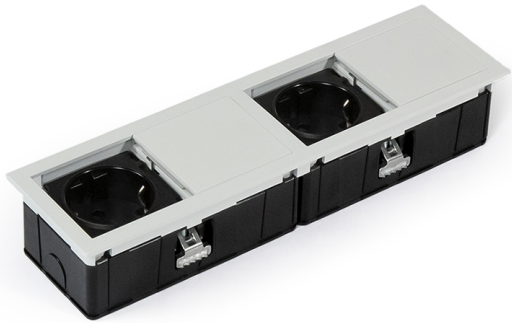

MONO-2

socket | white

Product code: 631755

A low, recessed power socket

LIMENTE MONO-2 and MONO-2USB are extremely low power sockets designed to be installed in table tops, shelves and other furniture. Due to its small and low design LIMENTE MONO-2 and MONO-2USB can also be used in separate, loose furniture, such as tables, couches or book shelves.

The power socket includes dustcover to cover the sockets, which makes the table top even when the power socket is not in use. MONO-2 and MONO-2USB have a classification of IP54 and can be used in humid conditions.

[Learn more from our website](#)

Color options

LIMENTE MONO-2 and MONO-2USB are made of metal and available in several different colors: stainless steel, black, white, bronze, gold, tin and champagne.

Installation

LIMENTE MONO-2 and MONO-2USB are quick and easy to install.

[Learn more from our website](#)

THE FOLLOWING ITEMS ARE INCLUDED

- socket with 2m supply cable
- grounded plug

MONO-2 SOCKET WHITE

OVERVIEW

PRODUCT CODE	631755
GTIN-CODE	8028067055728
ELECTRICAL NUMBER	2529533
ETIM GENERAL NAME	Socket
ETIM CLASS	Socket outlet EC000125
ETIM GROUP	25 Flush sockets
COLOUR	
LAMP TYPE	