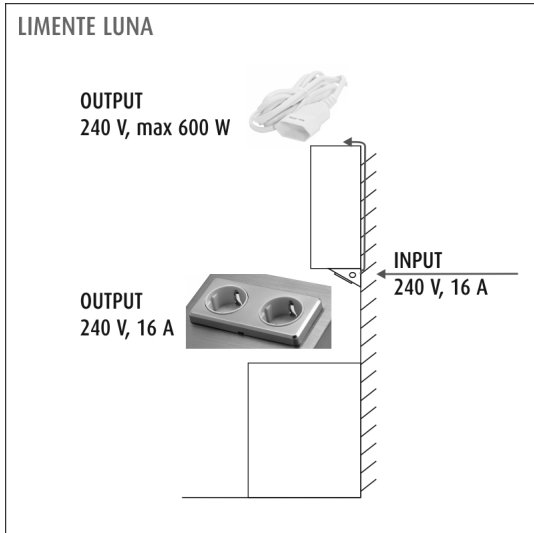

LUNA-2 SOCKET SWITCH BLACK