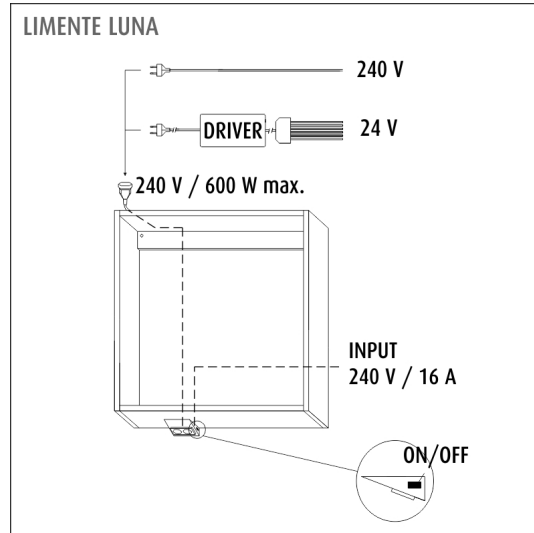

LUNA-2 SOCKET SWITCH BLACK