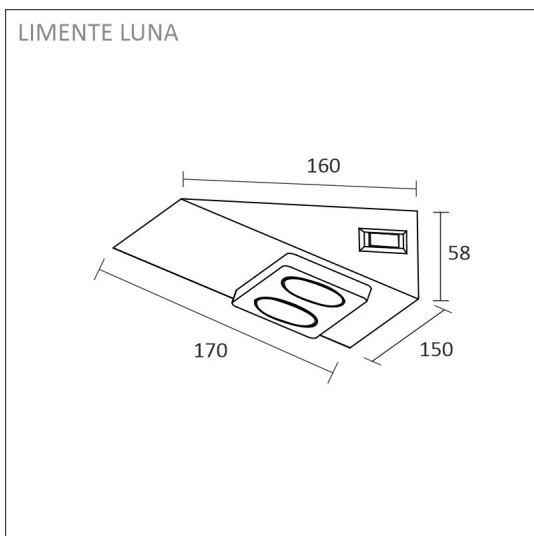

LUNA-2 SOCKET SWITCH BLACK