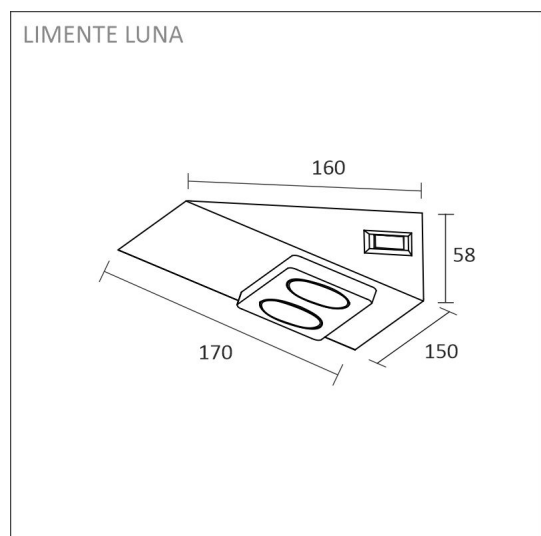

LUNA-2 SOCKET SWITCH WH