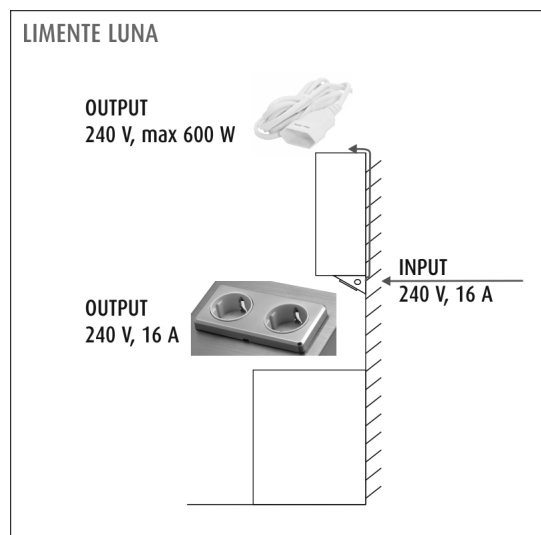

LUNA-2 SOCKET SWITCH WH