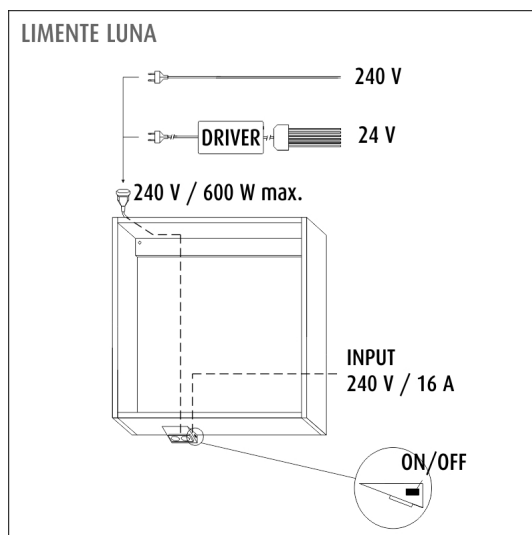

LUNA-2 SOCKET SWITCH WH