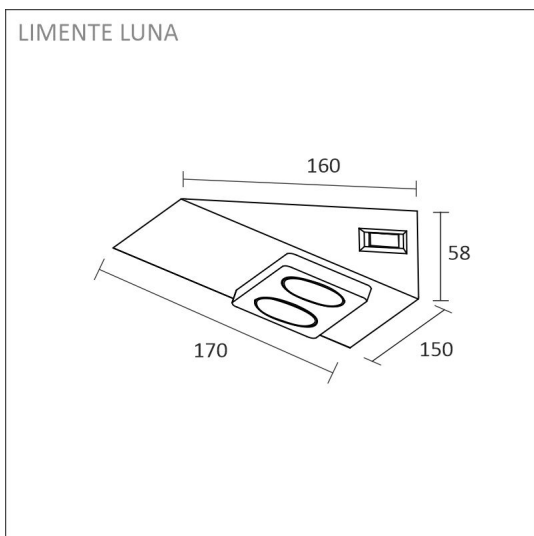

LUNA-2 SOCKET SWITCH SS