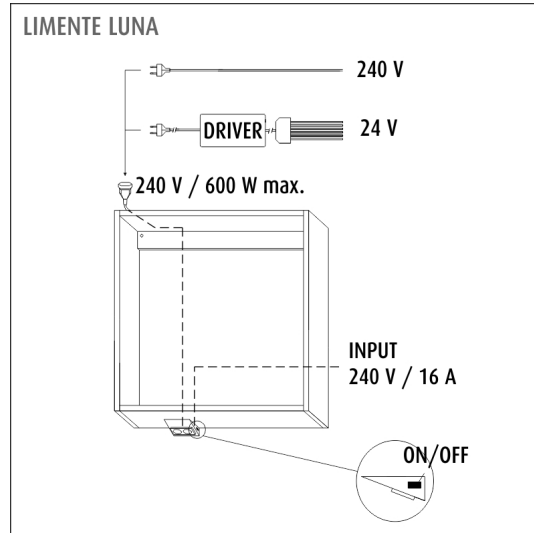

LUNA-2 SOCKET SWITCH SS