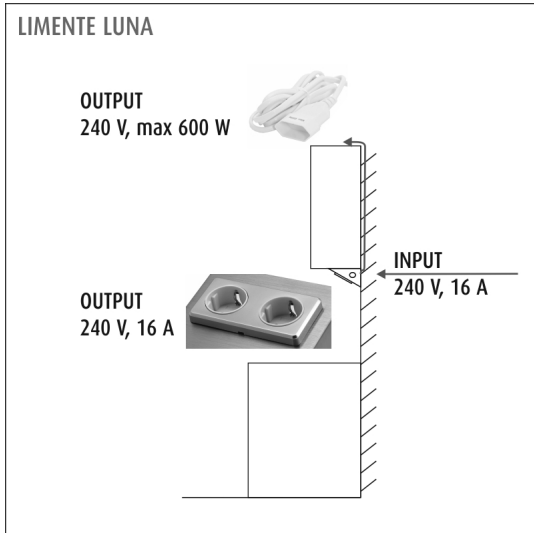

SPECIFICATIONS

PRODUCT DIMENSIONS	150.0 x 170.0 x 58.0
MOUNTING METHOD	Surface mounting, Fixed installation
COLOUR TEMPERATURE	
COLOUR RENDERING INDEX CRI	-
RATED LIFE TIME	
ENERGY EFFICIENCY CLASS	
LUMINOUS FLUX	-
EFFICIENCY	-
VOLTAGE	240 V
INGRESS PROTECTION CODE	IP20
NUMBER OF LEDS/M	
INPUT POWER	-
NUMBER OF SWITCHING CYCLES	-
AMBIENT TEMPERATURE RANGE	-20°C~50°C
INPUT POWER CONNECTOR	
WARRANTY PERIOD (MONTHS)	24
ADDITIONAL COVER (MONTHS)	-
INSTALLATION AND OPERATING MANUAL	http://www.limente.fi/Images/productpics/instructions/limente_mini-2_mini-2C-USB_mini-3_luna-2.pdf

LUNA-2 SOCKET SWITCH SS

RECOMMENDED ACCESSORIES

PRODUCT CODE	PRODUCT
680805	CONNECTOR, (MINI-2, MINI-3, LUNA-2, MIRO, DELTA), 20 PCS
680806	CONNECTOR, (MINI-2, MINI-3, LUNA-2, MIRO, DELTA), 5 PCS

LUNA-2 SOCKET SWITCH SS