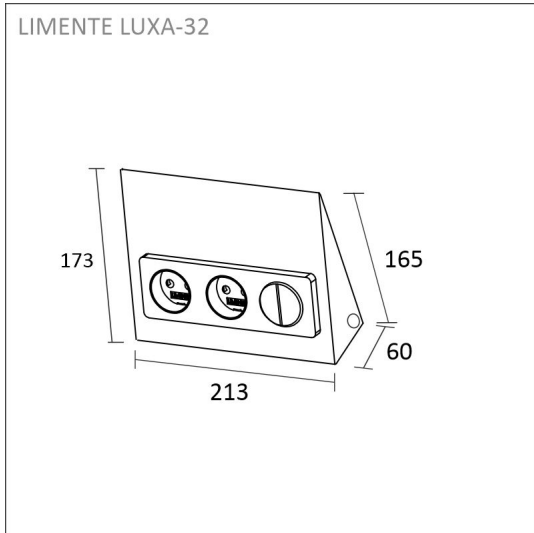

LUXA-32 SOCKET INCL. SWITCH WH