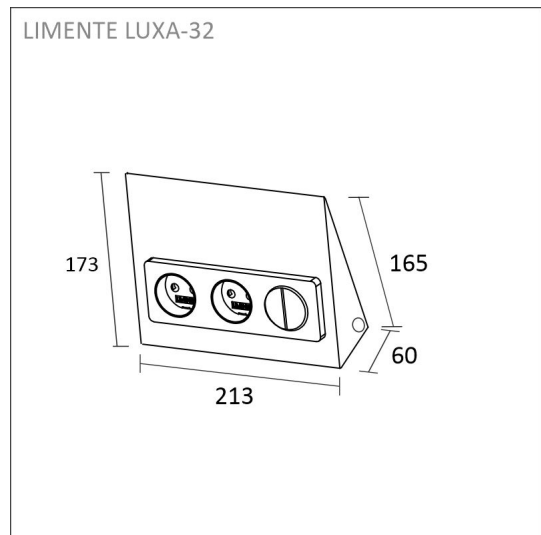

LUXA-32 SOCKET INCL. SWITCH WH