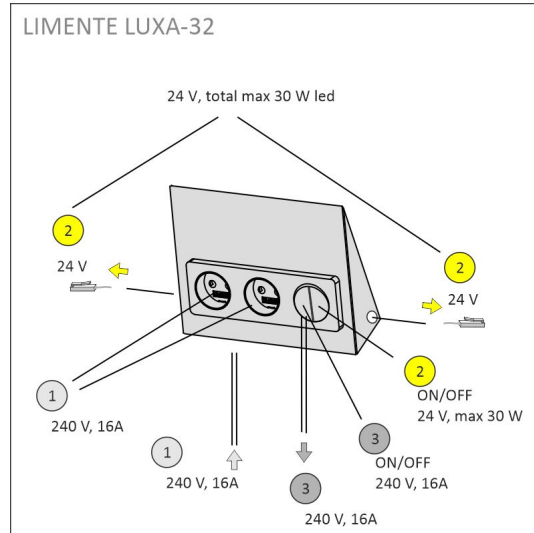

LUXA-32 SOCKET INCL. SWITCH WH