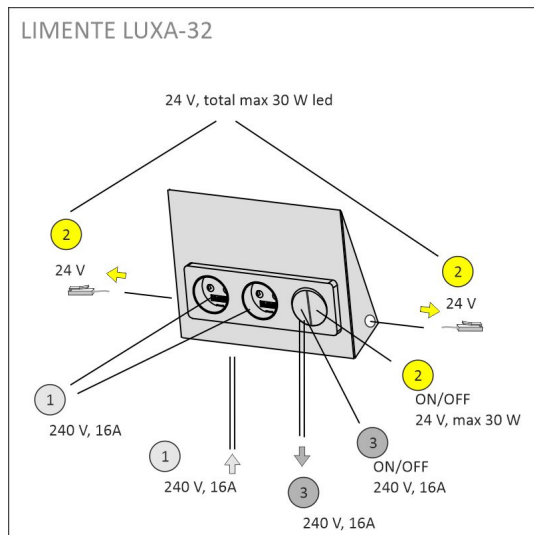

LUXA-32 SOCKET INCL. SWITCH WH