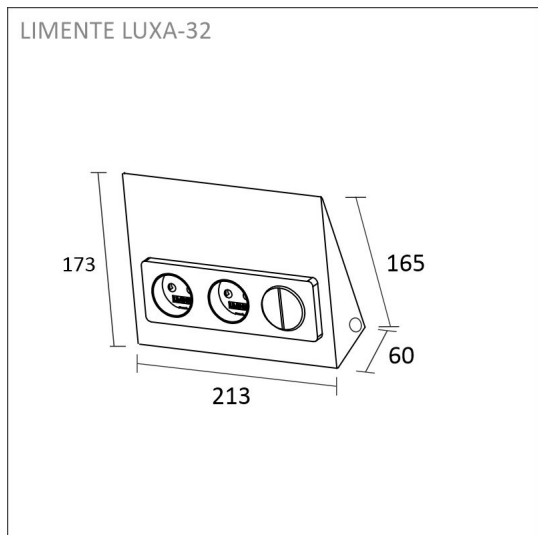

LUXA-32 SOCKET INCL. SWITCH SS