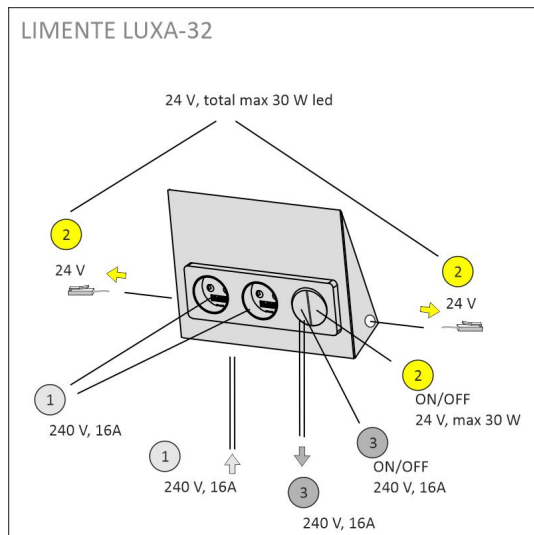

LUXA-32 SOCKET INCL. SWITCH SS