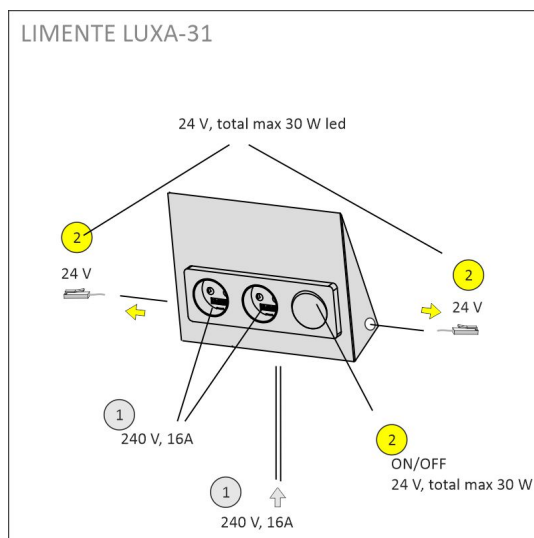

LUXA-31 SOCKET WITH DRIVER WHITE