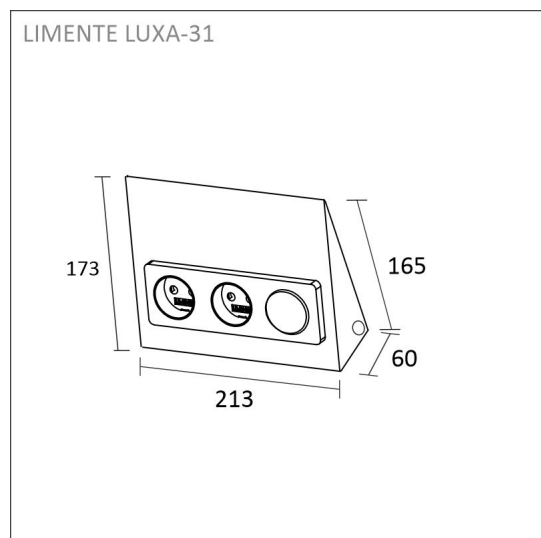

LUXA-31 SOCKET WITH DRIVER WHITE