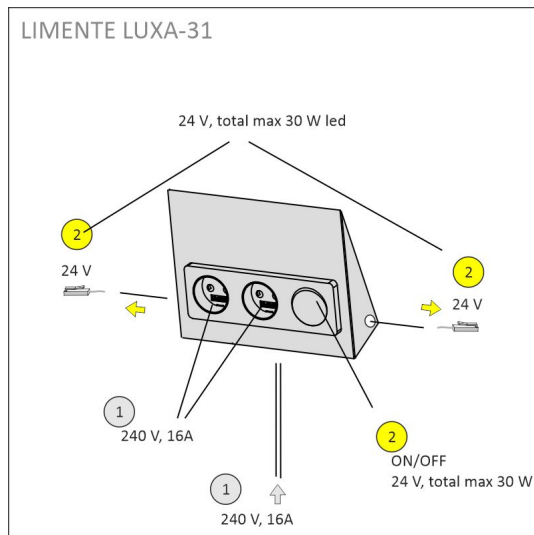

LUXA-31 SOCKET WITH DRIVER SS