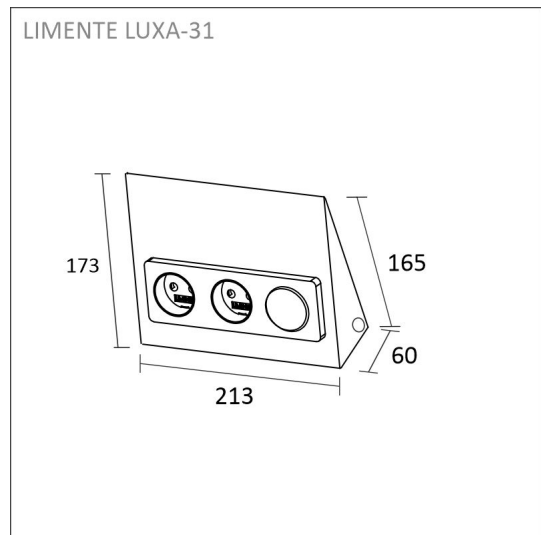

LUXA-31 SOCKET WITH DRIVER SS