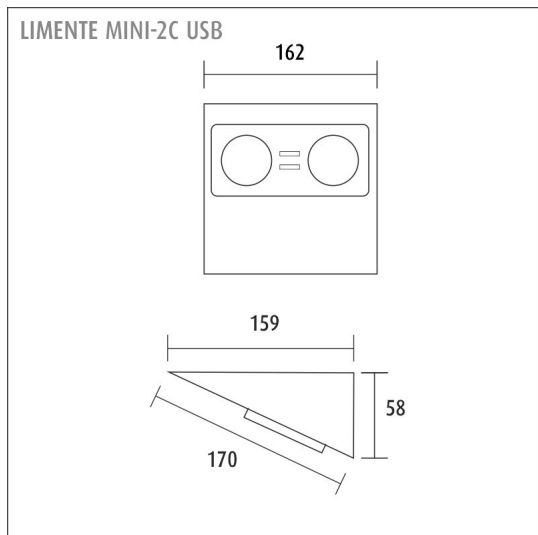

MINI-2C USB SOCKET BL