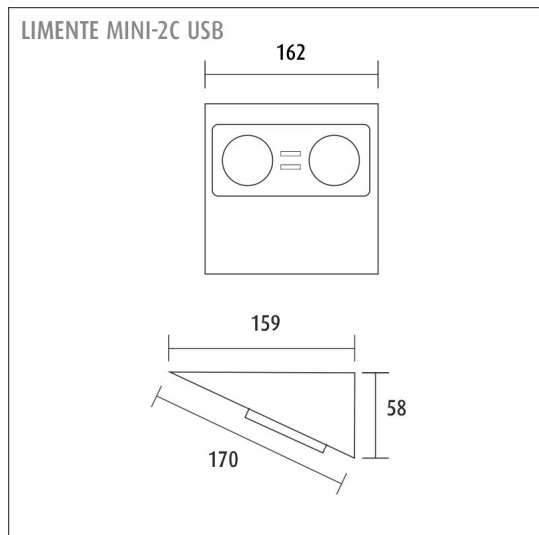

MINI-2C USB SOCKET WH