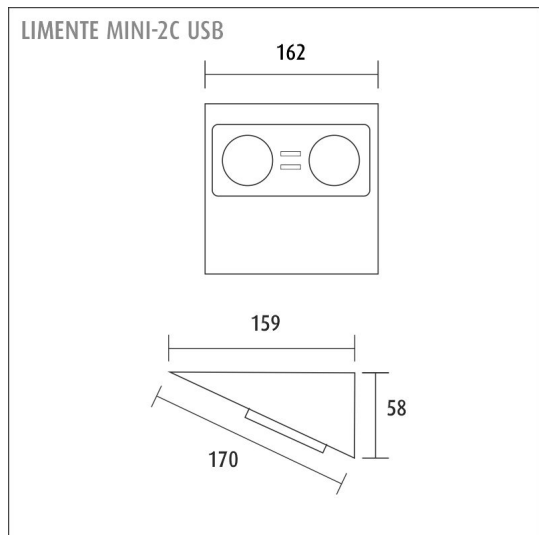

MINI-2C USB SOCKET SS