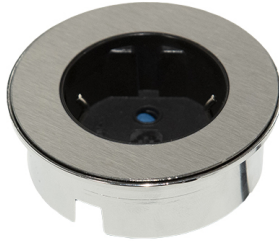

## DOT SHUKO

socket | s/s/white/black

Product code: 63101

### Unnoticeable round socket

The stylish unnoticeable socket can be embedded in tabletops, shelves, furniture, etc. Thanks to their small size and plug-in power supply LIMENTE DOT products can also be used in other types of furniture, such as tables, sofas, and bookshelves.

LIMENTE DOT product series includes four different models, all of which are identical in external dimensions. The product options DOT shuko socket, DOT USB (A+C) socket, DOT bluetooth speaker, and DOT wireless charger. All DOT sockets are identical in external dimensions and are therefore an elegant ensemble when installed side-by-side or on top of each other. Due to its modular structure, DOT is also available with different types of connectors (e.g., HDMI) for projects.

### Color options

The product is supplied with a stainless steel, white, and black cover, so the product color can be selected during installation. The thin outer rim is always chromed.