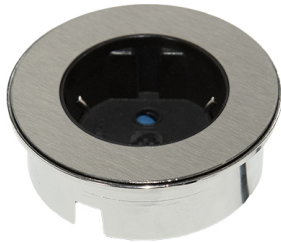

## DOT SHUKO

socket | s/s/white/black

Product code: 63101

### Unnoticeable round socket

The stylish unnoticeable socket can be embedded in tabletops, shelves, furniture, etc. Thanks to their small size and plug-in power supply LIMENTE DOT products can also be used in other types of furniture, such as tables, sofas, and bookshelves.

LIMENTE DOT product series includes four different models, all of which are identical in external dimensions. The product options DOT shuko socket, DOT USB (A+C) socket, DOT bluetooth speaker, and DOT wireless charger. All DOT sockets are identical in external dimensions and are therefore an elegant ensemble when installed side-by-side or on top of each other. Due to its modular structure, DOT is also available with different types of connectors (e.g., HDMI) for projects.

### Color options

The product is supplied with a stainless steel, white, and black cover, so the product color can be selected during installation. The thin outer rim is always chromed.