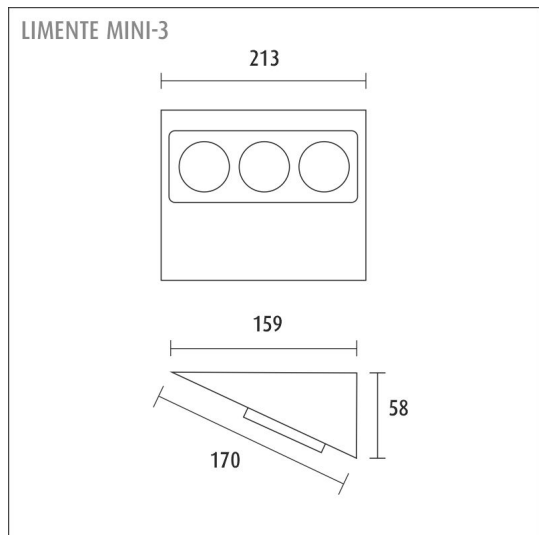

MINI-3 SOCKET WH