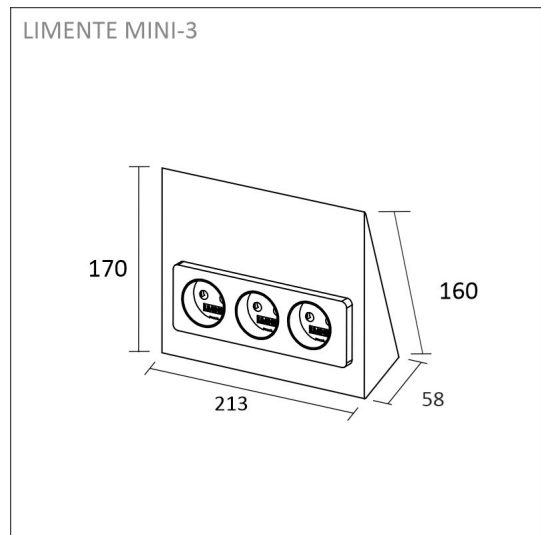

MINI-3 SOCKET SS