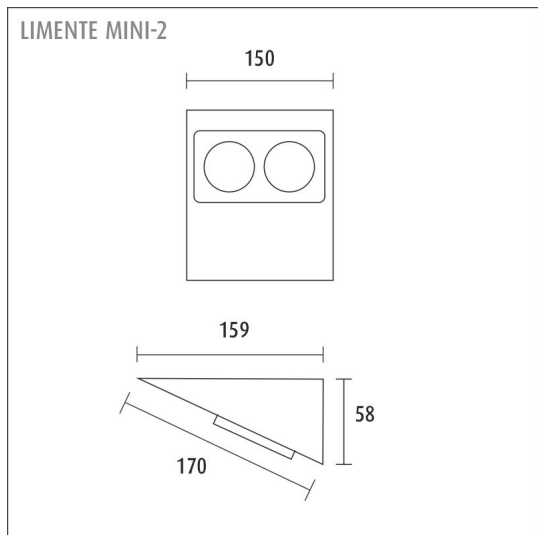

MINI-2 SOCKET MATT BL