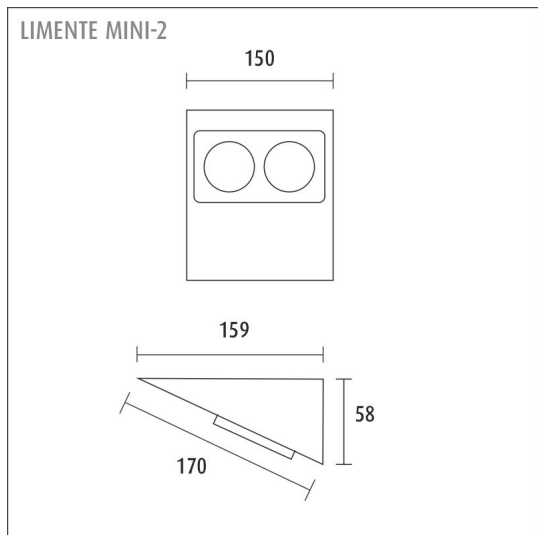

MINI-2 SOCKET WH