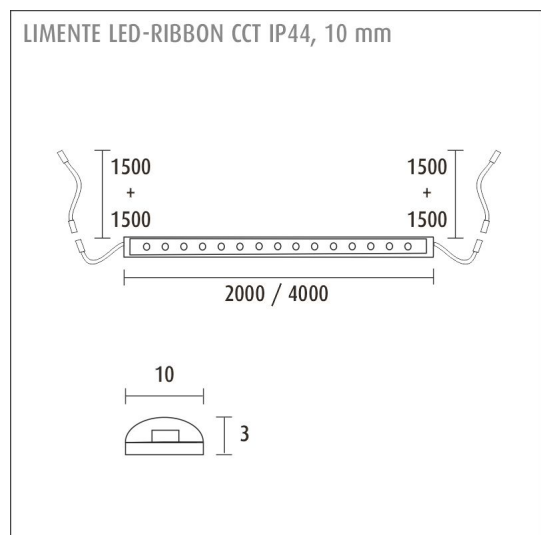

RIBBON 40 CCT LUX IP44 STRIP