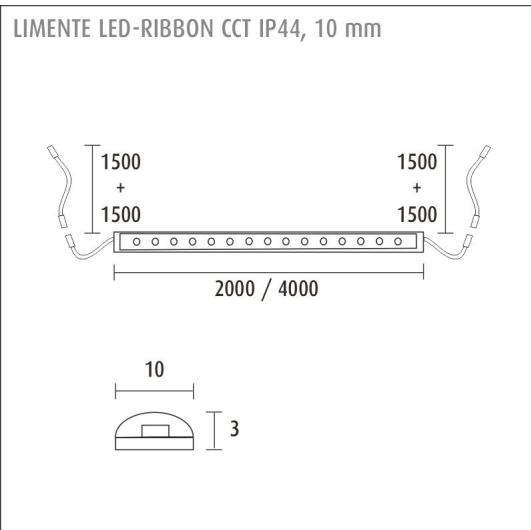

RIBBON 20 CCT LUX STRIP