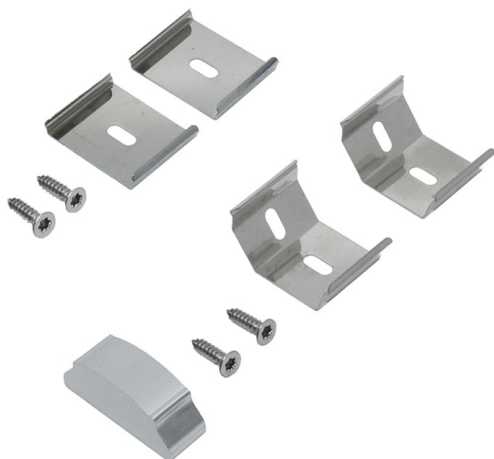

## LED-SLIM

|  
Product code: 629233

The system is simple to design and implement by following the instructions below.

[Learn more from our website](#)

### THE FOLLOWING ITEMS ARE INCLUDED

- end piece
- fasteners