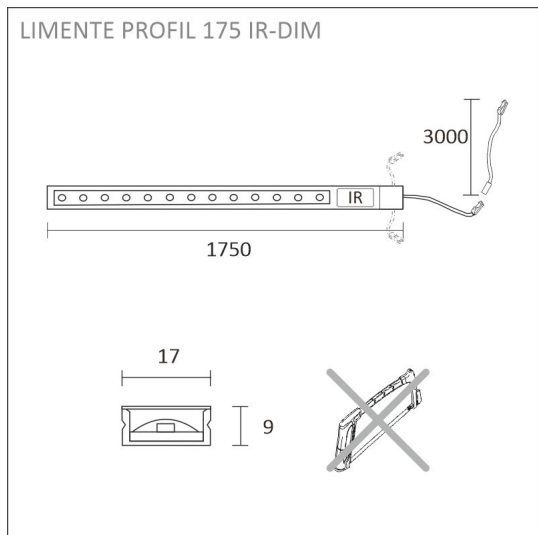

PROFIL 175 IR-DIM AL PROFILE LIGHT