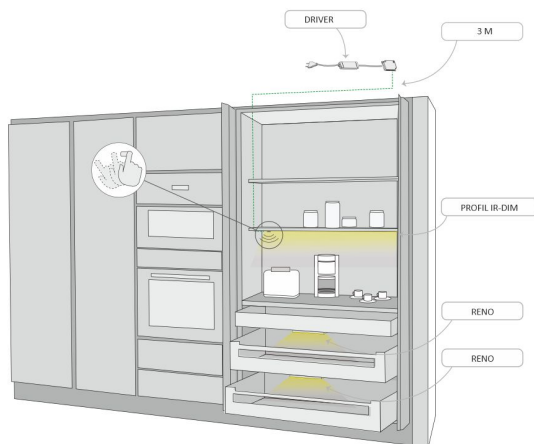

PROFIL IR-DIM

aluminium | 4000 K | 1282 lm

Product code: 62755

An extremely low and efficient profile fixture with an IR switch

LIMENTE PROFIL IR-DIM is a part of LIMENTE collection. The LIMENTE collection provides the best quality of light in technical features, such as efficiency and color rendering, and maximizes the lifespan of the product. PROFIL IR-DIM is a simple and cost-efficient choice to light up your kitchen! The led profile is available in five different standard lengths. The fixture has an IP44 classification, which makes it possible to be installed under a drying cabinet. Due to the excellent light output, the profile fixtures can be placed even 60-80cm apart! You'll receive excellent light on your cooktop, when the fixtures are placed on both sides of the cooker hood.

PROFIL 175 IR-DIM AL PROFILE LIGHT

PROFIL 175 IR-DIM AL PROFILE LIGHT

Profil IR-DIM

LIMENTE
- HELSINKI -

Profil IR-DIM

LIMENTE
- HELSINKI -

Profil IR-DIM

LIMENTE
- HELSINKI -