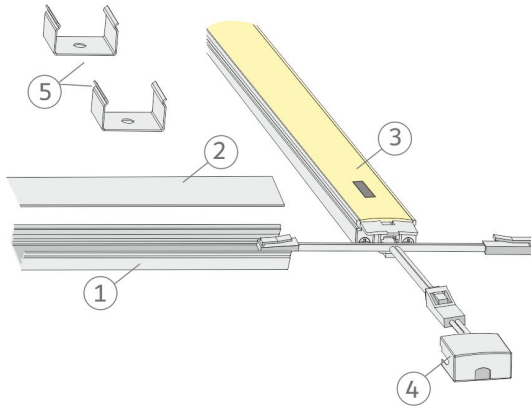

SPECIFICATIONS

PRODUCT DIMENSIONS	9.0 x 17.0 x 175.0
MOUNTING METHOD	Surface mounting
COLOUR TEMPERATURE	4000 K
COLOUR RENDERING INDEX CRI	
RATED LIFE TIME	54.000h (L80B10), 102.000h (L70B50)
ENERGY EFFICIENCY CLASS	
LUMINOUS FLUX	1282 lm
EFFICIENCY	99 lm/W
VOLTAGE	24 V DC
INGRESS PROTECTION CODE	IP44
NUMBER OF LEDS/M	
INPUT POWER	13 W
NUMBER OF SWITCHING CYCLES	> 50 000
AMBIENT TEMPERATURE RANGE	-20°C -+50°C
INPUT POWER CONNECTOR	
WARRANTY PERIOD (MONTHS)	24
ADDITIONAL COVER (MONTHS)	-
INSTALLATION AND OPERATING MANUAL	https://www.limente.fi/Images/productpics/instructions/limente_profil_ir-dim.pdf

PROFIL 175 IR-DIM AL PROFILE LIGHT

RECOMMENDED ACCESSORIES

PRODUCT CODE	PRODUCT
LED28030	LIMENTE POWER SUPPLY, WHITE, 24 V, 30W, INTEGRATED CONNECTORS
LED28060	LIMENTE POWER SUPPLY, WHITE, 24 V, 60W, INTEGRATED CONNECTORS
LED28100	LIMENTE POWER SUPPLY, WHITE, 24 V, 100W, INTEGRATED CONNECTORS

PROFIL 175 IR-DIM AL PROFILE LIGHT

PROFIL 175 IR-DIM AL PROFILE LIGHT

Profil IR-DIM

LIMENTE
- HELSINKI -

Profil IR-DIM

LIMENTE
- HELSINKI -

Profil IR-DIM

LIMENTE
- HELSINKI -