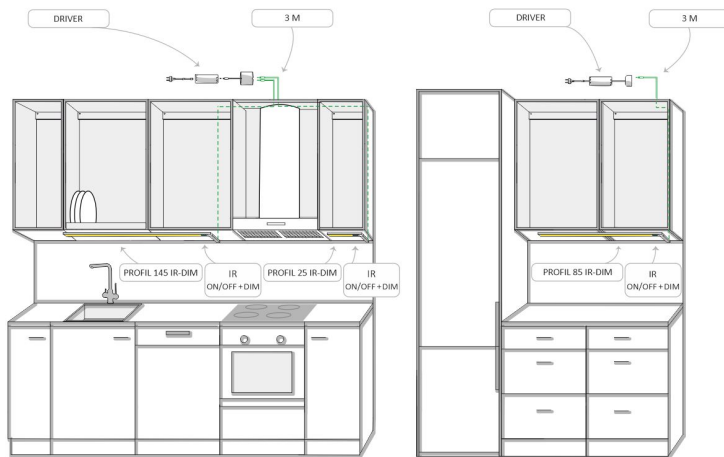

PROFIL IR-DIM

aluminium | 4000 K | 1282 lm

Product code: 62755

An extremely low and efficient profile fixture with an IR switch

LIMENTE PROFIL IR-DIM is a part of LIMENTE collection. The LIMENTE collection provides the best quality of light in technical features, such as efficiency and color rendering, and maximizes the lifespan of the product. PROFIL IR-DIM is a simple and cost-efficient choice to light up your kitchen! The led profile is available in five different standard lengths. The fixture has an IP44 classification, which makes it possible to be installed under a drying cabinet. Due to the excellent light output, the profile fixtures can be placed even 60-80cm apart! You'll receive excellent light on your cooktop, when the fixtures are placed on both sides of the cooker hood.

SPECIFICATIONS

PRODUCT DIMENSIONS	9.0 x 17.0 x 175.0
MOUNTING METHOD	Surface mounting
COLOUR TEMPERATURE	4000 K
COLOUR RENDERING INDEX CRI	
RATED LIFE TIME	54.000h (L80B10), 102.000h (L70B50)
ENERGY EFFICIENCY CLASS	
LUMINOUS FLUX	1282 lm
EFFICIENCY	99 lm/W
VOLTAGE	24 V DC
INGRESS PROTECTION CODE	IP44
NUMBER OF LEDS/M	
INPUT POWER	13 W
NUMBER OF SWITCHING CYCLES	> 50 000
AMBIENT TEMPERATURE RANGE	-20°C -+50°C
INPUT POWER CONNECTOR	
WARRANTY PERIOD (MONTHS)	24
ADDITIONAL COVER (MONTHS)	-
INSTALLATION AND OPERATING MANUAL	https://www.limente.fi/Images/productpics/instructions/limente_profil_ir-dim.pdf

PROFIL 175 IR-DIM AL PROFILE LIGHT

PROFIL 175 IR-DIM AL PROFILE LIGHT

Profil IR-DIM

LIMENTE
- HELSINKI -

Profil IR-DIM

LIMENTE
- HELSINKI -

Profil IR-DIM

LIMENTE
- HELSINKI -