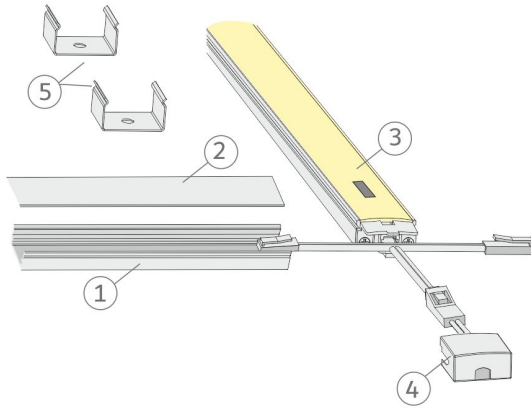

PROFIL 175 IR-DIM AL PROFILE LIGHT

Profil IR-DIM