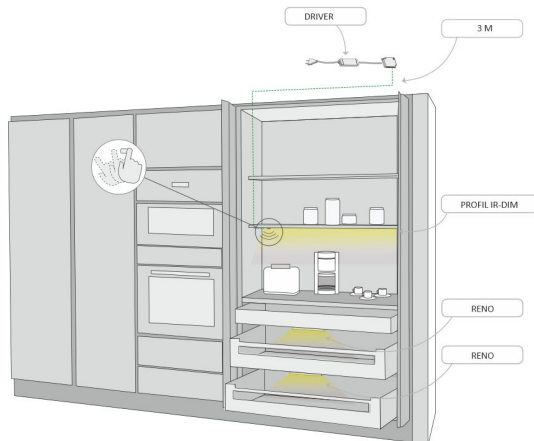

PROFIL IR-DIM

aluminium | 4000 K | 1226 lm

Product code: 62754

An extremely low and efficient profile fixture with an IR switch

LIMENTE PROFIL IR-DIM is a part of LIMENTE collection. The LIMENTE collection provides the best quality of light in technical features, such as efficiency and color rendering, and maximizes the lifespan of the product. PROFIL IR-DIM is a simple and cost-efficient choice to light up your kitchen! The led profile is available in five different standard lengths. The fixture has an IP44 classification, which makes it possible to be installed under a drying cabinet. Due to the excellent light output, the profile fixtures can be placed even 60-80cm apart! You'll receive excellent light on your cooktop, when the fixtures are placed on both sides of the cooker hood.

PROFIL 145 IR-DIM AL PROFILE LIGHT

PROFIL 145 IR-DIM AL PROFILE LIGHT

Profil IR-DIM

LIMENTE
- HELSINKI -

Profil IR-DIM

LIMENTE
- HELSINKI -

Profil IR-DIM

LIMENTE
- HELSINKI -