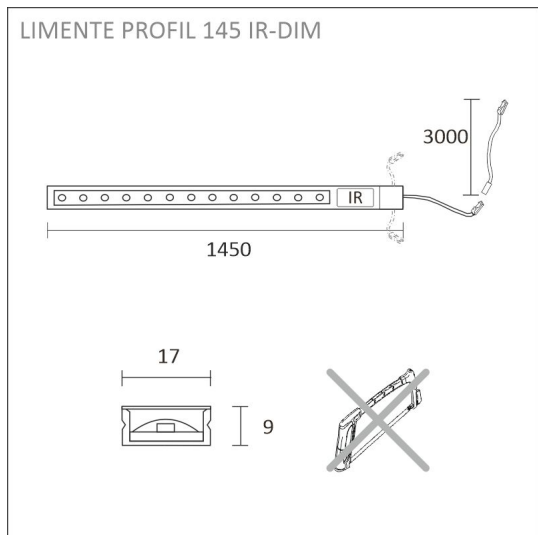

PROFIL 145 IR-DIM AL PROFILE LIGHT