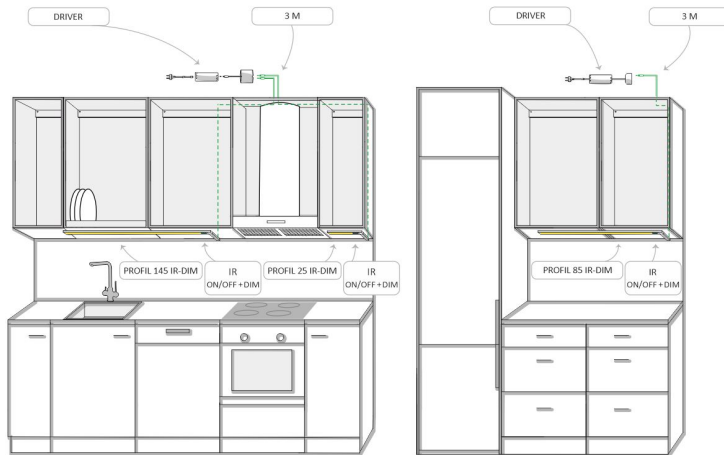

PROFIL IR-DIM

aluminium | 4000 K | 1226 lm

Product code: 62754

An extremely low and efficient profile fixture with an IR switch

LIMENTE PROFIL IR-DIM is a part of LIMENTE collection. The LIMENTE collection provides the best quality of light in technical features, such as efficiency and color rendering, and maximizes the lifespan of the product. PROFIL IR-DIM is a simple and cost-efficient choice to light up your kitchen! The led profile is available in five different standard lengths. The fixture has an IP44 classification, which makes it possible to be installed under a drying cabinet. Due to the excellent light output, the profile fixtures can be placed even 60-80cm apart! You'll receive excellent light on your cooktop, when the fixtures are placed on both sides of the cooker hood.

SPECIFICATIONS

PRODUCT DIMENSIONS	9.0 x 17.0 x 145.0
MOUNTING METHOD	Surface mounting
COLOUR TEMPERATURE	4000 K
COLOUR RENDERING INDEX CRI	
RATED LIFE TIME	54.000h (L80B10), 102.000h (L70B50)
ENERGY EFFICIENCY CLASS	
LUMINOUS FLUX	1226 lm
EFFICIENCY	102 lm/W
VOLTAGE	24 V DC
INGRESS PROTECTION CODE	IP44
NUMBER OF LEDS/M	
INPUT POWER	12 W
NUMBER OF SWITCHING CYCLES	> 50 000
AMBIENT TEMPERATURE RANGE	-20°C -+50°C
INPUT POWER CONNECTOR	
WARRANTY PERIOD (MONTHS)	24
ADDITIONAL COVER (MONTHS)	-
INSTALLATION AND OPERATING MANUAL	https://www.limente.fi/Images/productpics/instructions/limente_profil_ir-dim.pdf

PROFIL 145 IR-DIM AL PROFILE LIGHT

PROFIL 145 IR-DIM AL PROFILE LIGHT

Profil IR-DIM

LIMENTE
- HELSINKI -

Profil IR-DIM

LIMENTE
- HELSINKI -

Profil IR-DIM

LIMENTE
- HELSINKI -