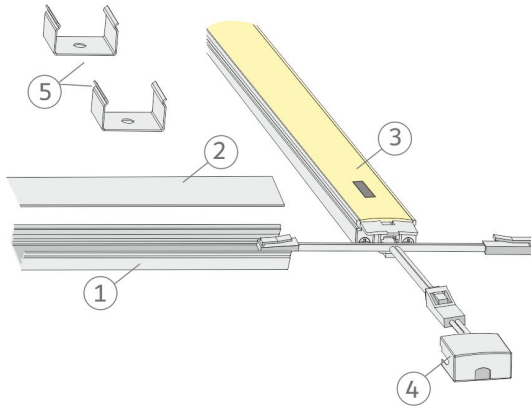

SPECIFICATIONS

PRODUCT DIMENSIONS	9.0 x 17.0 x 145.0
MOUNTING METHOD	Surface mounting
COLOUR TEMPERATURE	4000 K
COLOUR RENDERING INDEX CRI	
RATED LIFE TIME	54.000h (L80B10), 102.000h (L70B50)
ENERGY EFFICIENCY CLASS	
LUMINOUS FLUX	1226 lm
EFFICIENCY	102 lm/W
VOLTAGE	24 V DC
INGRESS PROTECTION CODE	IP44
NUMBER OF LEDS/M	
INPUT POWER	12 W
NUMBER OF SWITCHING CYCLES	> 50 000
AMBIENT TEMPERATURE RANGE	-20°C -+50°C
INPUT POWER CONNECTOR	
WARRANTY PERIOD (MONTHS)	24
ADDITIONAL COVER (MONTHS)	-
INSTALLATION AND OPERATING MANUAL	https://www.limente.fi/Images/productpics/instructions/limente_profil_ir-dim.pdf

PROFIL 145 IR-DIM AL PROFILE LIGHT

RECOMMENDED ACCESSORIES

PRODUCT CODE	PRODUCT
LED28030	LIMENTE POWER SUPPLY, WHITE, 24 V, 30W, INTEGRATED CONNECTORS
LED28060	LIMENTE POWER SUPPLY, WHITE, 24 V, 60W, INTEGRATED CONNECTORS
LED28100	LIMENTE POWER SUPPLY, WHITE, 24 V, 100W, INTEGRATED CONNECTORS

PROFIL 145 IR-DIM AL PROFILE LIGHT

PROFIL 145 IR-DIM AL PROFILE LIGHT

Profil IR-DIM

LIMENTE
- HELSINKI -

Profil IR-DIM

LIMENTE
- HELSINKI -

Profil IR-DIM

LIMENTE
- HELSINKI -