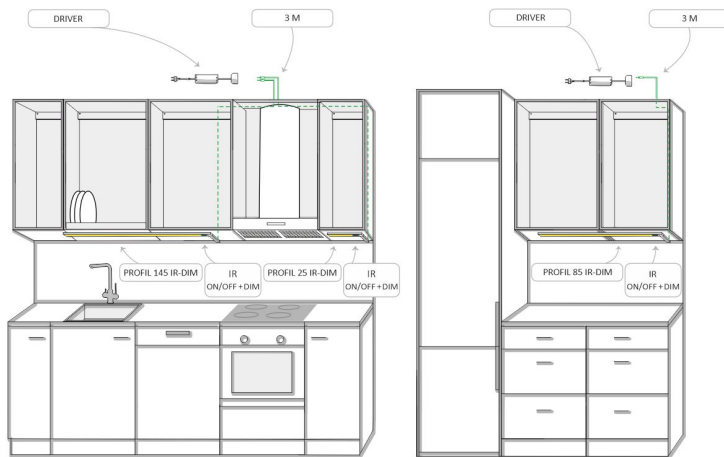

PROFIL IR-DIM

aluminium | 4000 K | 997 lm

Product code: 62753

An extremely low and efficient profile fixture with an IR switch

LIMENTE PROFIL IR-DIM is a part of LIMENTE collection. The LIMENTE collection provides the best quality of light in technical features, such as efficiency and color rendering, and maximizes the lifespan of the product. PROFIL IR-DIM is a simple and cost-efficient choice to light up your kitchen! The led profile is available in five different standard lengths. The fixture has an IP44 classification, which makes it possible to be installed under a drying cabinet. Due to the excellent light output, the profile fixtures can be placed even 60-80cm apart! You'll receive excellent light on your cooktop, when the fixtures are placed on both sides of the cooker hood.

SPECIFICATIONS

PRODUCT DIMENSIONS	9.0 x 17.0 x 115.0
MOUNTING METHOD	Surface mounting
COLOUR TEMPERATURE	4000 K
COLOUR RENDERING INDEX CRI	
RATED LIFE TIME	102.000h
ENERGY EFFICIENCY CLASS	
LUMINOUS FLUX	997 lm
EFFICIENCY	100 lm/W
VOLTAGE	24 V DC
INGRESS PROTECTION CODE	IP44
NUMBER OF LEDS/M	
INPUT POWER	10 W
NUMBER OF SWITCHING CYCLES	> 50 000
AMBIENT TEMPERATURE RANGE	-20°C -+50°C
INPUT POWER CONNECTOR	
WARRANTY PERIOD (MONTHS)	24
ADDITIONAL COVER (MONTHS)	36
INSTALLATION AND OPERATING MANUAL	https://www.limente.fi/Images/productpics/instructions/limente_profil_ir-dim.pdf

PROFIL 115 IR-DIM AL PROFILE LIGHT

PROFIL 115 IR-DIM AL PROFILE LIGHT

Profil IR-DIM

LIMENTE
- HELSINKI -

Profil IR-DIM

LIMENTE
- HELSINKI -

Profil IR-DIM

LIMENTE
- HELSINKI -