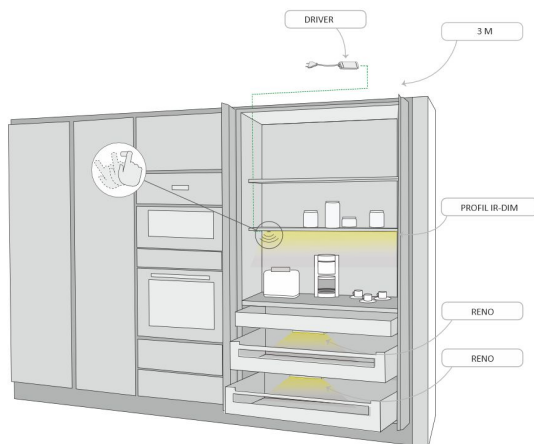

PROFIL IR-DIM

aluminium | 4000 K | 997 lm

Product code: 62753

An extremely low and efficient profile fixture with an IR switch

LIMENTE PROFIL IR-DIM is a part of LIMENTE collection. The LIMENTE collection provides the best quality of light in technical features, such as efficiency and color rendering, and maximizes the lifespan of the product. PROFIL IR-DIM is a simple and cost-efficient choice to light up your kitchen! The led profile is available in five different standard lengths. The fixture has an IP44 classification, which makes it possible to be installed under a drying cabinet. Due to the excellent light output, the profile fixtures can be placed even 60-80cm apart! You'll receive excellent light on your cooktop, when the fixtures are placed on both sides of the cooker hood.

PROFIL 115 IR-DIM AL PROFILE LIGHT

PROFIL 115 IR-DIM AL PROFILE LIGHT

Profil IR-DIM

LIMENTE
- HELSINKI -

Profil IR-DIM

LIMENTE
- HELSINKI -

Profil IR-DIM

LIMENTE
- HELSINKI -