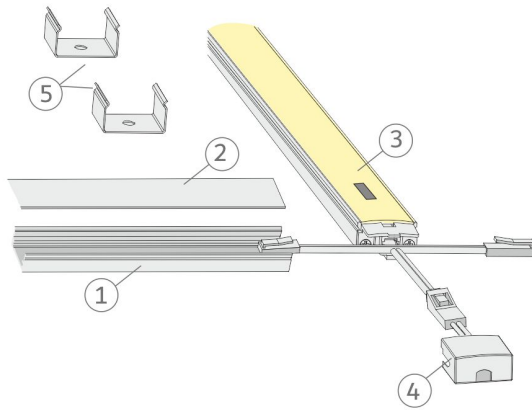

SPECIFICATIONS

PRODUCT DIMENSIONS	9.0 x 17.0 x 115.0
MOUNTING METHOD	Surface mounting
COLOUR TEMPERATURE	4000 K
COLOUR RENDERING INDEX CRI	
RATED LIFE TIME	102.000h
ENERGY EFFICIENCY CLASS	
LUMINOUS FLUX	997 lm
EFFICIENCY	100 lm/W
VOLTAGE	24 V DC
INGRESS PROTECTION CODE	IP44
NUMBER OF LEDS/M	
INPUT POWER	10 W
NUMBER OF SWITCHING CYCLES	> 50 000
AMBIENT TEMPERATURE RANGE	-20°C -+50°C
INPUT POWER CONNECTOR	
WARRANTY PERIOD (MONTHS)	24
ADDITIONAL COVER (MONTHS)	36
INSTALLATION AND OPERATING MANUAL	https://www.limente.fi/Images/productpics/instructions/limente_profil_ir-dim.pdf

PROFIL 115 IR-DIM AL PROFILE LIGHT

RECOMMENDED ACCESSORIES

PRODUCT CODE	PRODUCT
LED28030	LIMENTE POWER SUPPLY, WHITE, 24 V, 30W, INTEGRATED CONNECTORS
LED28060	LIMENTE POWER SUPPLY, WHITE, 24 V, 60W, INTEGRATED CONNECTORS
LED28100	LIMENTE POWER SUPPLY, WHITE, 24 V, 100W, INTEGRATED CONNECTORS

PROFIL 115 IR-DIM AL PROFILE LIGHT

PROFIL 115 IR-DIM AL PROFILE LIGHT

Profil IR-DIM

LIMENTE
- HELSINKI -

Profil IR-DIM

LIMENTE
- HELSINKI -

Profil IR-DIM

LIMENTE
- HELSINKI -