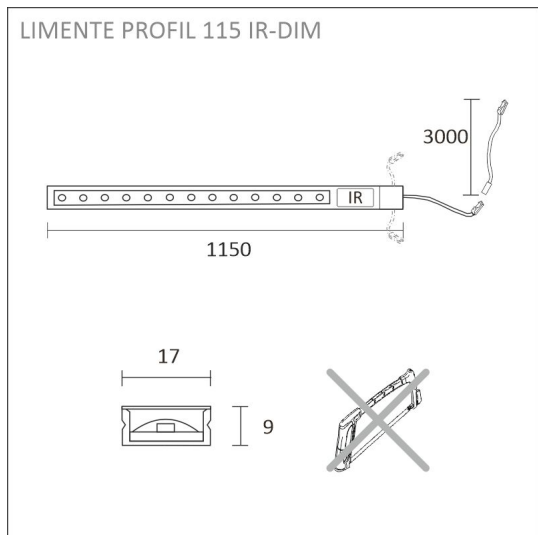

PROFIL 115 IR-DIM AL PROFILE LIGHT