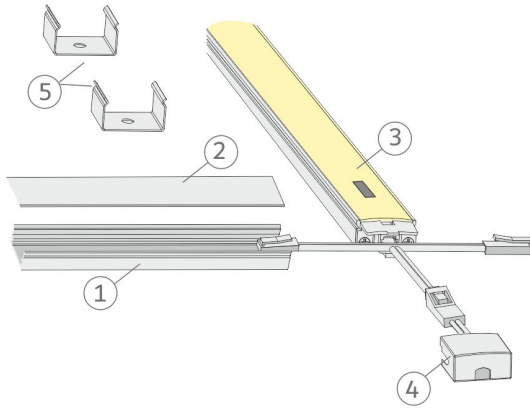

SPECIFICATIONS

PRODUCT DIMENSIONS	9.0 x 17.0 x 85.0
MOUNTING METHOD	Surface mounting
COLOUR TEMPERATURE	4000 K
COLOUR RENDERING INDEX CRI	
RATED LIFE TIME	54.000h (L80B10), 102.000h (L70B50)
ENERGY EFFICIENCY CLASS	
LUMINOUS FLUX	855 lm
EFFICIENCY	95 lm/W
VOLTAGE	24 V DC
INGRESS PROTECTION CODE	IP44
NUMBER OF LEDS/M	
INPUT POWER	9 W
NUMBER OF SWITCHING CYCLES	> 50 000
AMBIENT TEMPERATURE RANGE	-20°C -+50°C
INPUT POWER CONNECTOR	
WARRANTY PERIOD (MONTHS)	24
ADDITIONAL COVER (MONTHS)	-
INSTALLATION AND OPERATING MANUAL	https://www.limente.fi/Images/productpics/instructions/limente_profil_ir-dim.pdf

PROFIL 85 IR-DIM AL PROFILE LIGHT

RECOMMENDED ACCESSORIES

PRODUCT CODE	PRODUCT
LED28030	LIMENTE POWER SUPPLY, WHITE, 24 V, 30W, INTEGRATED CONNECTORS
LED28060	LIMENTE POWER SUPPLY, WHITE, 24 V, 60W, INTEGRATED CONNECTORS
LED28100	LIMENTE POWER SUPPLY, WHITE, 24 V, 100W, INTEGRATED CONNECTORS

PROFIL 85 IR-DIM AL PROFILE LIGHT

PROFIL 85 IR-DIM AL PROFILE LIGHT

Profil IR-DIM

LIMENTE
- HELSINKI -

Profil IR-DIM

LIMENTE
- HELSINKI -

Profil IR-DIM

LIMENTE
- HELSINKI -