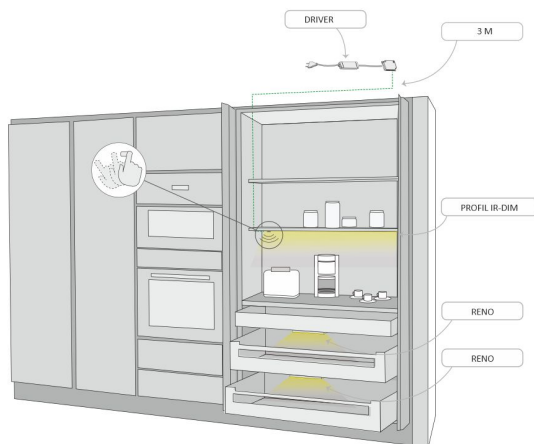

PROFIL IR-DIM

aluminium | 4000 K | 855 lm

Product code: 62752

An extremely low and efficient profile fixture with an IR switch

LIMENTE PROFIL IR-DIM is a part of LIMENTE collection. The LIMENTE collection provides the best quality of light in technical features, such as efficiency and color rendering, and maximizes the lifespan of the product. PROFIL IR-DIM is a simple and cost-efficient choice to light up your kitchen! The led profile is available in five different standard lengths. The fixture has an IP44 classification, which makes it possible to be installed under a drying cabinet. Due to the excellent light output, the profile fixtures can be placed even 60-80cm apart! You'll receive excellent light on your cooktop, when the fixtures are placed on both sides of the cooker hood.

PROFIL 85 IR-DIM AL PROFILE LIGHT

PROFIL 85 IR-DIM AL PROFILE LIGHT

Profil IR-DIM

LIMENTE
- HELSINKI -

Profil IR-DIM

LIMENTE
- HELSINKI -

Profil IR-DIM

LIMENTE
- HELSINKI -