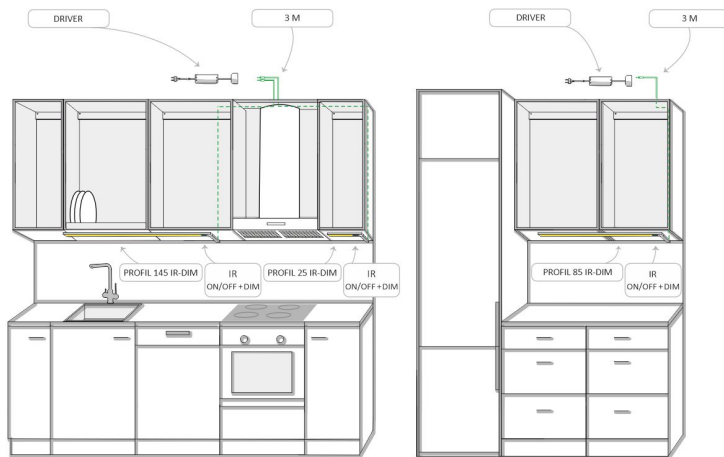

PROFIL IR-DIM

aluminium | 4000 K | 855 lm

Product code: 62752

An extremely low and efficient profile fixture with an IR switch

LIMENTE PROFIL IR-DIM is a part of LIMENTE collection. The LIMENTE collection provides the best quality of light in technical features, such as efficiency and color rendering, and maximizes the lifespan of the product. PROFIL IR-DIM is a simple and cost-efficient choice to light up your kitchen! The led profile is available in five different standard lengths. The fixture has an IP44 classification, which makes it possible to be installed under a drying cabinet. Due to the excellent light output, the profile fixtures can be placed even 60-80cm apart! You'll receive excellent light on your cooktop, when the fixtures are placed on both sides of the cooker hood.

SPECIFICATIONS

PRODUCT DIMENSIONS	9.0 x 17.0 x 85.0
MOUNTING METHOD	Surface mounting
COLOUR TEMPERATURE	4000 K
COLOUR RENDERING INDEX CRI	
RATED LIFE TIME	102.000h
ENERGY EFFICIENCY CLASS	
LUMINOUS FLUX	855 lm
EFFICIENCY	95 lm/W
VOLTAGE	24 V DC
INGRESS PROTECTION CODE	IP44
NUMBER OF LEDS/M	
INPUT POWER	9 W
NUMBER OF SWITCHING CYCLES	> 50 000
AMBIENT TEMPERATURE RANGE	-20°C -+50°C
INPUT POWER CONNECTOR	
WARRANTY PERIOD (MONTHS)	24
ADDITIONAL COVER (MONTHS)	36
INSTALLATION AND OPERATING MANUAL	https://www.limente.fi/Images/productpics/instructions/limente_profil_ir-dim.pdf

PROFIL 85 IR-DIM AL PROFILE LIGHT

PROFIL 85 IR-DIM AL PROFILE LIGHT

Profil IR-DIM

LIMENTE
- HELSINKI -

Profil IR-DIM

LIMENTE
- HELSINKI -

Profil IR-DIM

LIMENTE
- HELSINKI -