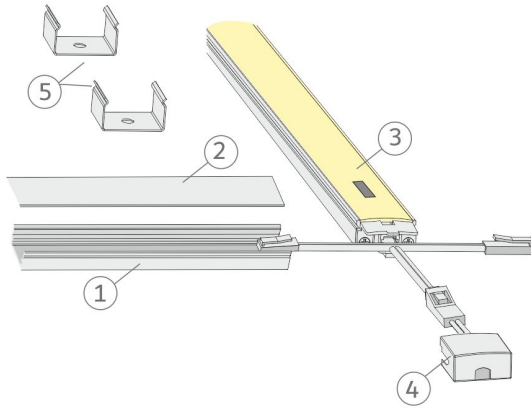

SPECIFICATIONS

PRODUCT DIMENSIONS	9.0 x 17.0 x 85.0
MOUNTING METHOD	Surface mounting
COLOUR TEMPERATURE	4000 K
COLOUR RENDERING INDEX CRI	
RATED LIFE TIME	102.000h
ENERGY EFFICIENCY CLASS	
LUMINOUS FLUX	855 lm
EFFICIENCY	95 lm/W
VOLTAGE	24 V DC
INGRESS PROTECTION CODE	IP44
NUMBER OF LEDS/M	
INPUT POWER	9 W
NUMBER OF SWITCHING CYCLES	> 50 000
AMBIENT TEMPERATURE RANGE	-20°C -+50°C
INPUT POWER CONNECTOR	
WARRANTY PERIOD (MONTHS)	24
ADDITIONAL COVER (MONTHS)	36
INSTALLATION AND OPERATING MANUAL	https://www.limente.fi/Images/productpics/instructions/limente_profil_ir-dim.pdf

PROFIL 85 IR-DIM AL PROFILE LIGHT

RECOMMENDED ACCESSORIES

PRODUCT CODE	PRODUCT
LED28030	LIMENTE POWER SUPPLY, WHITE, 24 V, 30W, INTEGRATED CONNECTORS
LED28060	LIMENTE POWER SUPPLY, WHITE, 24 V, 60W, INTEGRATED CONNECTORS
LED28100	LIMENTE POWER SUPPLY, WHITE, 24 V, 100W, INTEGRATED CONNECTORS

PROFIL 85 IR-DIM AL PROFILE LIGHT

PROFIL 85 IR-DIM AL PROFILE LIGHT

Profil IR-DIM

LIMENTE
- HELSINKI -

Profil IR-DIM

LIMENTE
- HELSINKI -

Profil IR-DIM

LIMENTE
- HELSINKI -