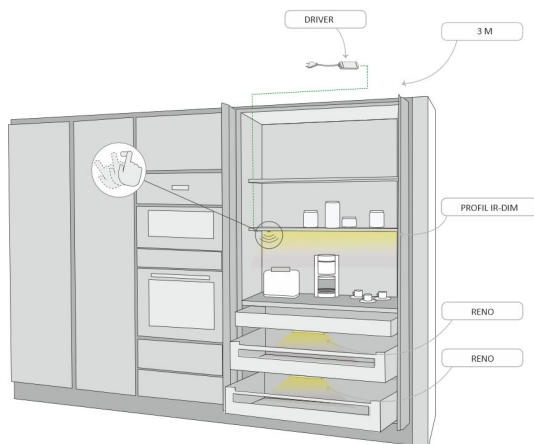

PROFIL IR-DIM

aluminium | 4000 K | 855 lm

Product code: 62752

An extremely low and efficient profile fixture with an IR switch

LIMENTE PROFIL IR-DIM is a part of LIMENTE collection. The LIMENTE collection provides the best quality of light in technical features, such as efficiency and color rendering, and maximizes the lifespan of the product. PROFIL IR-DIM is a simple and cost-efficient choice to light up your kitchen! The led profile is available in five different standard lengths. The fixture has an IP44 classification, which makes it possible to be installed under a drying cabinet. Due to the excellent light output, the profile fixtures can be placed even 60-80cm apart! You'll receive excellent light on your cooktop, when the fixtures are placed on both sides of the cooker hood.

PROFIL 85 IR-DIM AL PROFILE LIGHT

PROFIL 85 IR-DIM AL PROFILE LIGHT

Profil IR-DIM

LIMENTE
- HELSINKI -

Profil IR-DIM

LIMENTE
- HELSINKI -

Profil IR-DIM

LIMENTE
- HELSINKI -