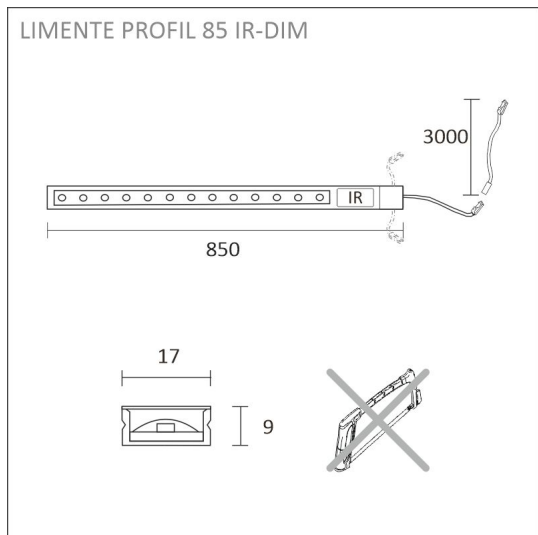

PROFIL 85 IR-DIM AL PROFILE LIGHT