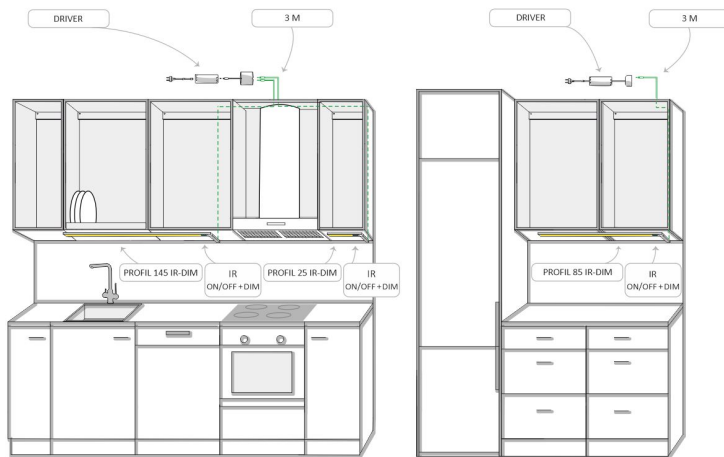

PROFIL IR-DIM

aluminium | 4000 K | 855 lm

Product code: 62752

An extremely low and efficient profile fixture with an IR switch

LIMENTE PROFIL IR-DIM is a part of LIMENTE collection. The LIMENTE collection provides the best quality of light in technical features, such as efficiency and color rendering, and maximizes the lifespan of the product. PROFIL IR-DIM is a simple and cost-efficient choice to light up your kitchen! The led profile is available in five different standard lengths. The fixture has an IP44 classification, which makes it possible to be installed under a drying cabinet. Due to the excellent light output, the profile fixtures can be placed even 60-80cm apart! You'll receive excellent light on your cooktop, when the fixtures are placed on both sides of the cooker hood.

PROFIL 85 IR-DIM AL PROFILE LIGHT

PROFIL 85 IR-DIM AL PROFILE LIGHT

Profil IR-DIM

LIMENTE
- HELSINKI -

Profil IR-DIM

LIMENTE
- HELSINKI -

Profil IR-DIM

LIMENTE
- HELSINKI -