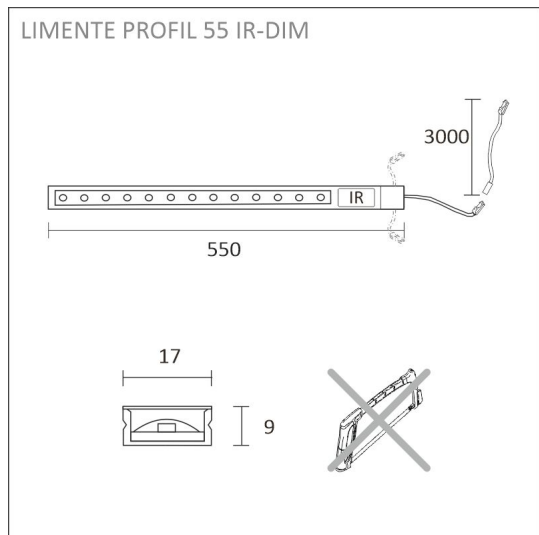

PROFIL 55 IR-DIM AL PROFILE LIGHT