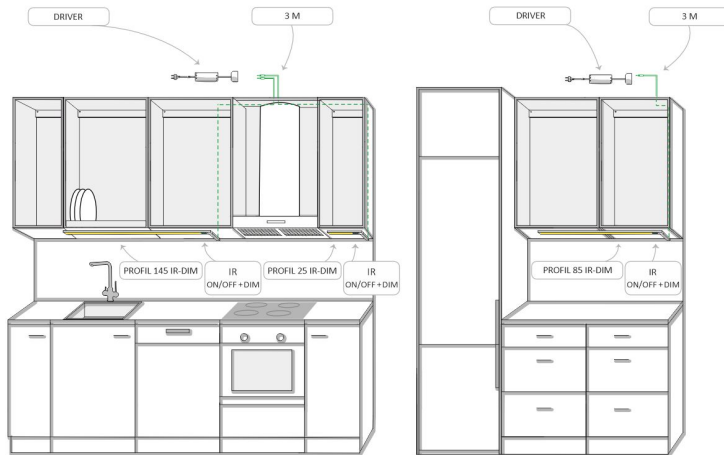

PROFIL IR-DIM

aluminium | 4000 K | 758 lm

Product code: 62751

An extremely low and efficient profile fixture with an IR switch

LIMENTE PROFIL IR-DIM is a part of LIMENTE collection. The LIMENTE collection provides the best quality of light in technical features, such as efficiency and color rendering, and maximizes the lifespan of the product. PROFIL IR-DIM is a simple and cost-efficient choice to light up your kitchen! The led profile is available in five different standard lengths. The fixture has an IP44 classification, which makes it possible to be installed under a drying cabinet. Due to the excellent light output, the profile fixtures can be placed even 60-80cm apart! You'll receive excellent light on your cooktop, when the fixtures are placed on both sides of the cooker hood.

SPECIFICATIONS

PRODUCT DIMENSIONS	9.0 x 17.0 x 55.0
MOUNTING METHOD	Surface mounting
COLOUR TEMPERATURE	4000 K
COLOUR RENDERING INDEX CRI	
RATED LIFE TIME	102.000h
ENERGY EFFICIENCY CLASS	
LUMINOUS FLUX	758 lm
EFFICIENCY	95 lm/W
VOLTAGE	24 V DC
INGRESS PROTECTION CODE	IP44
NUMBER OF LEDS/M	
INPUT POWER	8 W
NUMBER OF SWITCHING CYCLES	> 50 000
AMBIENT TEMPERATURE RANGE	-20°C -+50°C
INPUT POWER CONNECTOR	
WARRANTY PERIOD (MONTHS)	24
ADDITIONAL COVER (MONTHS)	36
INSTALLATION AND OPERATING MANUAL	https://www.limente.fi/Images/productpics/instructions/limente_profil_ir-dim.pdf

PROFIL 55 IR-DIM AL PROFILE LIGHT

PROFIL 55 IR-DIM AL PROFILE LIGHT

Profil IR-DIM

LIMENTE
- HELSINKI -

Profil IR-DIM

LIMENTE
- HELSINKI -

Profil IR-DIM

LIMENTE
- HELSINKI -