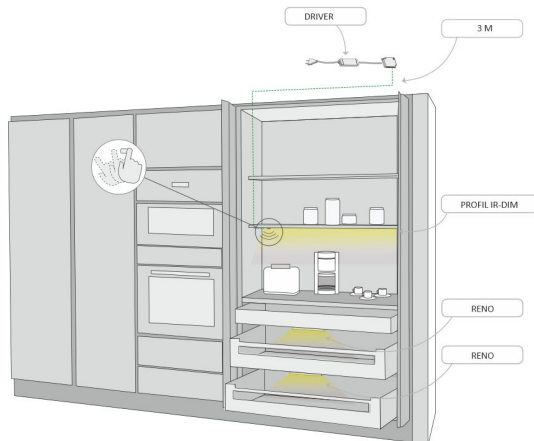

PROFIL IR-DIM

aluminium | 4000 K | 758 lm

Product code: 62751

An extremely low and efficient profile fixture with an IR switch

LIMENTE PROFIL IR-DIM is a part of LIMENTE collection. The LIMENTE collection provides the best quality of light in technical features, such as efficiency and color rendering, and maximizes the lifespan of the product. PROFIL IR-DIM is a simple and cost-efficient choice to light up your kitchen! The led profile is available in five different standard lengths. The fixture has an IP44 classification, which makes it possible to be installed under a drying cabinet. Due to the excellent light output, the profile fixtures can be placed even 60-80cm apart! You'll receive excellent light on your cooktop, when the fixtures are placed on both sides of the cooker hood.

PROFIL 55 IR-DIM AL PROFILE LIGHT

PROFIL 55 IR-DIM AL PROFILE LIGHT

Profil IR-DIM

LIMENTE
- HELSINKI -

Profil IR-DIM

LIMENTE
- HELSINKI -

Profil IR-DIM

LIMENTE
- HELSINKI -