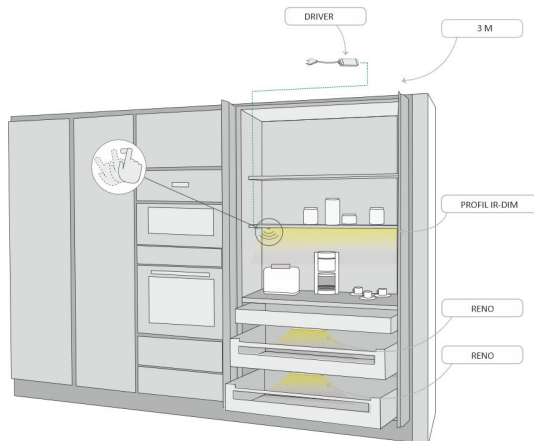

PROFIL IR-DIM

aluminium | 4000 K | 758 lm

Product code: 62751

An extremely low and efficient profile fixture with an IR switch

LIMENTE PROFIL IR-DIM is a part of LIMENTE collection. The LIMENTE collection provides the best quality of light in technical features, such as efficiency and color rendering, and maximizes the lifespan of the product. PROFIL IR-DIM is a simple and cost-efficient choice to light up your kitchen! The led profile is available in five different standard lengths. The fixture has an IP44 classification, which makes it possible to be installed under a drying cabinet. Due to the excellent light output, the profile fixtures can be placed even 60-80cm apart! You'll receive excellent light on your cooktop, when the fixtures are placed on both sides of the cooker hood.

PROFIL 55 IR-DIM AL PROFILE LIGHT

PROFIL 55 IR-DIM AL PROFILE LIGHT

Profil IR-DIM

LIMENTE
- HELSINKI -

Profil IR-DIM

LIMENTE
- HELSINKI -

Profil IR-DIM

LIMENTE
- HELSINKI -