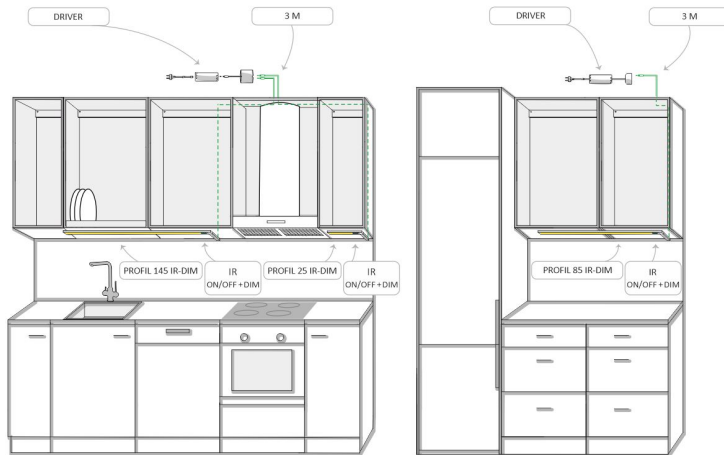

PROFIL IR-DIM

aluminium | 4000 K | 758 lm

Product code: 62751

An extremely low and efficient profile fixture with an IR switch

LIMENTE PROFIL IR-DIM is a part of LIMENTE collection. The LIMENTE collection provides the best quality of light in technical features, such as efficiency and color rendering, and maximizes the lifespan of the product. PROFIL IR-DIM is a simple and cost-efficient choice to light up your kitchen! The led profile is available in five different standard lengths. The fixture has an IP44 classification, which makes it possible to be installed under a drying cabinet. Due to the excellent light output, the profile fixtures can be placed even 60-80cm apart! You'll receive excellent light on your cooktop, when the fixtures are placed on both sides of the cooker hood.

PROFIL 55 IR-DIM AL PROFILE LIGHT

PROFIL 55 IR-DIM AL PROFILE LIGHT

Profil IR-DIM

LIMENTE
- HELSINKI -

Profil IR-DIM

LIMENTE
- HELSINKI -

Profil IR-DIM

LIMENTE
- HELSINKI -