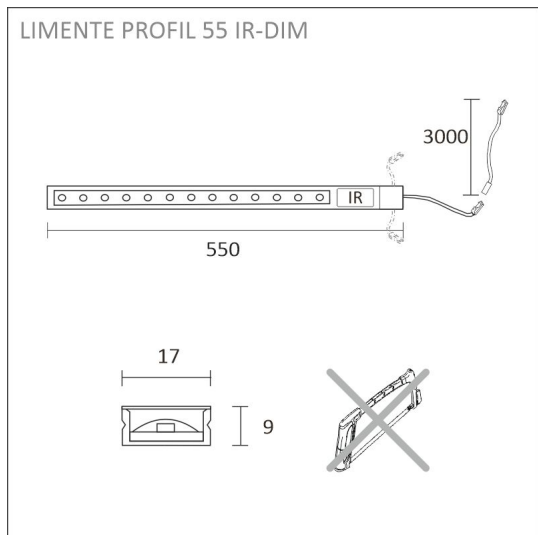

PROFIL 55 IR-DIM AL PROFILE LIGHT