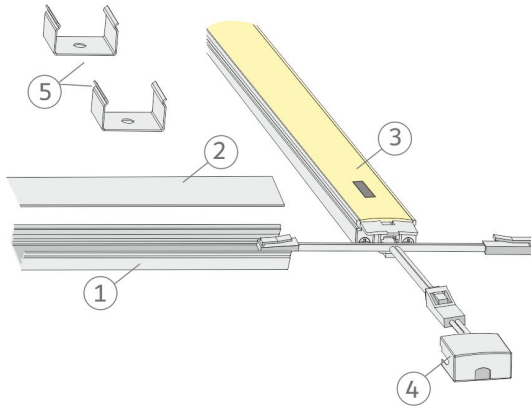

SPECIFICATIONS

PRODUCT DIMENSIONS	9.0 x 17.0 x 55.0
MOUNTING METHOD	Surface mounting
COLOUR TEMPERATURE	4000 K
COLOUR RENDERING INDEX CRI	
RATED LIFE TIME	102.000h
ENERGY EFFICIENCY CLASS	
LUMINOUS FLUX	758 lm
EFFICIENCY	95 lm/W
VOLTAGE	24 V DC
INGRESS PROTECTION CODE	IP44
NUMBER OF LEDS/M	
INPUT POWER	8 W
NUMBER OF SWITCHING CYCLES	> 50 000
AMBIENT TEMPERATURE RANGE	-20°C -+50°C
INPUT POWER CONNECTOR	
WARRANTY PERIOD (MONTHS)	24
ADDITIONAL COVER (MONTHS)	36
INSTALLATION AND OPERATING MANUAL	https://www.limente.fi/Images/productpics/instructions/limente_profil_ir-dim.pdf

PROFIL 55 IR-DIM AL PROFILE LIGHT

RECOMMENDED ACCESSORIES

PRODUCT CODE	PRODUCT
LED28030	LIMENTE POWER SUPPLY, WHITE, 24 V, 30W, INTEGRATED CONNECTORS
LED28060	LIMENTE POWER SUPPLY, WHITE, 24 V, 60W, INTEGRATED CONNECTORS
LED28100	LIMENTE POWER SUPPLY, WHITE, 24 V, 100W, INTEGRATED CONNECTORS

PROFIL 55 IR-DIM AL PROFILE LIGHT

PROFIL 55 IR-DIM AL PROFILE LIGHT

Profil IR-DIM

LIMENTE
- HELSINKI -

Profil IR-DIM

LIMENTE
- HELSINKI -

Profil IR-DIM

LIMENTE
- HELSINKI -