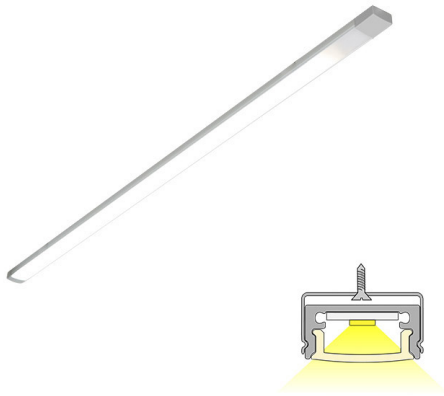

PROFIL IR-DIM

aluminium | 4000 K | 758 lm

Product code: 62751

An extremely low and efficient profile fixture with an IR switch

LIMENTE PROFIL IR-DIM is a part of LIMENTE collection. The LIMENTE collection provides the best quality of light in technical features, such as efficiency and color rendering, and maximizes the lifespan of the product. PROFIL IR-DIM is a simple and cost-efficient choice to light up your kitchen! The led profile is available in five different standard lengths. The fixture has an IP44 classification, which makes it possible to be installed under a drying cabinet. Due to the excellent light output, the profile fixtures can be placed even 60-80cm apart! You'll receive excellent light on your cooktop, when the fixtures are placed on both sides of the cooker hood.

LIMENTE PROFIL IR-DIM has a perfect color rendering ($R_a > 90$). The fixture has a light output of 1100 lm/m and a color temperature of 4000K. Due to the excellent technical values, our LUX models reproduce natural colors optimally, which really makes colors come alive! The products in our LIMENTE PROFIL IR-DIM collection are all granted with a three-year additional warranty in addition to our two-year warranty granted for all our products.

[Learn more from our website](#)

Dimming and lighting control

LIMENTE PROFIL IR-DIM is not dimmable with separate dimmers. The fixture has an integrated on/off switch and dimmer. The on/off switch is activated with a wave of a hand. For dimming, hold your hand over the sensor to adjust the brightness between 100% and 5%. Please note that the lights will always turn on at full 100% brightness.

[Learn more from our website](#)

Easy installation

LIMENTE PROFIL IR-DIM is fast and easy to install with the installation parts included.

[Learn more from our website](#)

THE FOLLOWING ITEMS ARE INCLUDED