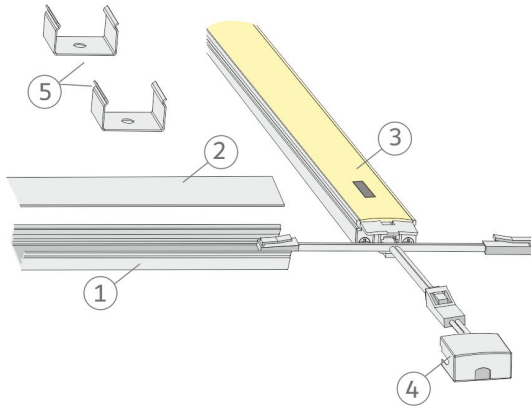

SPECIFICATIONS

PRODUCT DIMENSIONS	9.0 x 17.0 x 55.0
MOUNTING METHOD	Surface mounting
COLOUR TEMPERATURE	4000 K
COLOUR RENDERING INDEX CRI	
RATED LIFE TIME	54.000h (L80B10), 102.000h (L70B50)
ENERGY EFFICIENCY CLASS	
LUMINOUS FLUX	758 lm
EFFICIENCY	95 lm/W
VOLTAGE	24 V DC
INGRESS PROTECTION CODE	IP44
NUMBER OF LEDS/M	
INPUT POWER	8 W
NUMBER OF SWITCHING CYCLES	> 50 000
AMBIENT TEMPERATURE RANGE	-20°C -+50°C
INPUT POWER CONNECTOR	
WARRANTY PERIOD (MONTHS)	24
ADDITIONAL COVER (MONTHS)	-
INSTALLATION AND OPERATING MANUAL	https://www.limente.fi/Images/productpics/instructions/limente_profil_ir-dim.pdf

PROFIL 55 IR-DIM AL PROFILE LIGHT

RECOMMENDED ACCESSORIES

PRODUCT CODE	PRODUCT
LED28030	LIMENTE POWER SUPPLY, WHITE, 24 V, 30W, INTEGRATED CONNECTORS
LED28060	LIMENTE POWER SUPPLY, WHITE, 24 V, 60W, INTEGRATED CONNECTORS
LED28100	LIMENTE POWER SUPPLY, WHITE, 24 V, 100W, INTEGRATED CONNECTORS

PROFIL 55 IR-DIM AL PROFILE LIGHT

PROFIL 55 IR-DIM AL PROFILE LIGHT

Profil IR-DIM

LIMENTE
- HELSINKI -

Profil IR-DIM

LIMENTE
- HELSINKI -

Profil IR-DIM

LIMENTE
- HELSINKI -