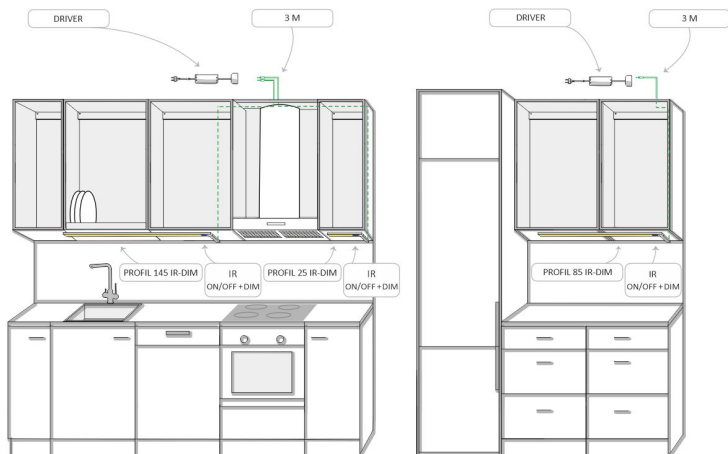

PROFIL IR-DIM

aluminium | 4000 K | 294 lm

Product code: 62750

An extremely low and efficient profile fixture with an IR switch

LIMENTE PROFIL IR-DIM is a part of LIMENTE collection. The LIMENTE collection provides the best quality of light in technical features, such as efficiency and color rendering, and maximizes the lifespan of the product. PROFIL IR-DIM is a simple and cost-efficient choice to light up your kitchen! The led profile is available in five different standard lengths. The fixture has an IP44 classification, which makes it possible to be installed under a drying cabinet. Due to the excellent light output, the profile fixtures can be placed even 60-80cm apart! You'll receive excellent light on your cooktop, when the fixtures are placed on both sides of the cooker hood.

SPECIFICATIONS

PRODUCT DIMENSIONS	9.0 x 17.0 x 25.0
MOUNTING METHOD	Surface mounting
COLOUR TEMPERATURE	4000 K
COLOUR RENDERING INDEX CRI	
RATED LIFE TIME	
ENERGY EFFICIENCY CLASS	
LUMINOUS FLUX	294 lm
EFFICIENCY	74 lm/W
VOLTAGE	24 V DC
INGRESS PROTECTION CODE	IP44
NUMBER OF LEDS/M	
INPUT POWER	4 W
NUMBER OF SWITCHING CYCLES	> 50 000
AMBIENT TEMPERATURE RANGE	-20°C -+50°C
INPUT POWER CONNECTOR	
WARRANTY PERIOD (MONTHS)	24
ADDITIONAL COVER (MONTHS)	36
INSTALLATION AND OPERATING MANUAL	https://www.limente.fi/Images/productpics/instructions/limente_profil_ir-dim.pdf

PROFIL 25 IR-DIM AL PROFILE LIGHT

PROFIL 25 IR-DIM AL PROFILE LIGHT

Profil IR-DIM

LIMENTE
- HELSINKI -

Profil IR-DIM

LIMENTE
- HELSINKI -

Profil IR-DIM

LIMENTE
- HELSINKI -