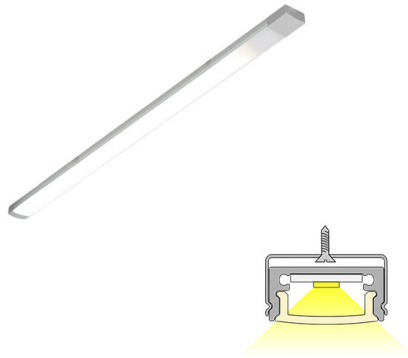

PROFIL IR-DIM

aluminium | 4000 K | 294 lm

Product code: 62750

An extremely low and efficient profile fixture with an IR switch

LIMENTE PROFIL IR-DIM is a part of LIMENTE collection. The LIMENTE collection provides the best quality of light in technical features, such as efficiency and color rendering, and maximizes the lifespan of the product. PROFIL IR-DIM is a simple and cost-efficient choice to light up your kitchen! The led profile is available in five different standard lengths. The fixture has an IP44 classification, which makes it possible to be installed under a drying cabinet. Due to the excellent light output, the profile fixtures can be placed even 60-80cm apart! You'll receive excellent light on your cooktop, when the fixtures are placed on both sides of the cooker hood.

LIMENTE PROFIL IR-DIM has a perfect color rendering ($R_a > 90$). The fixture has a light output of 1100 lm/m and a color temperature of 4000K. Due to the excellent technical values, our LUX models reproduce natural colors optimally, which really makes colors come alive! The products in our LIMENTE PROFIL IR-DIM collection are all granted with a three-year additional warranty in addition to our two-year warranty granted for all our products.

[Learn more from our website](#)

Dimming and lighting control

LIMENTE PROFIL IR-DIM is not dimmable with separate dimmers. The fixture has an integrated on/off switch and dimmer. The on/off switch is activated with a wave of a hand. For dimming, hold your hand over the sensor to adjust the brightness between 100% and 5%. Please note that the lights will always turn on at full 100% brightness.