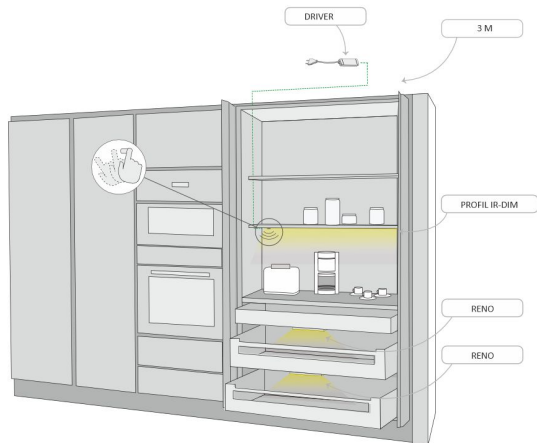

PROFIL IR-DIM

aluminium | 4000 K | 294 lm

Product code: 62750

An extremely low and efficient profile fixture with an IR switch

LIMENTE PROFIL IR-DIM is a part of LIMENTE collection. The LIMENTE collection provides the best quality of light in technical features, such as efficiency and color rendering, and maximizes the lifespan of the product. PROFIL IR-DIM is a simple and cost-efficient choice to light up your kitchen! The led profile is available in five different standard lengths. The fixture has an IP44 classification, which makes it possible to be installed under a drying cabinet. Due to the excellent light output, the profile fixtures can be placed even 60-80cm apart! You'll receive excellent light on your cooktop, when the fixtures are placed on both sides of the cooker hood.

PROFIL 25 IR-DIM AL PROFILE LIGHT

PROFIL 25 IR-DIM AL PROFILE LIGHT

Profil IR-DIM

LIMENTE
- HELSINKI -

Profil IR-DIM

LIMENTE
- HELSINKI -

Profil IR-DIM

LIMENTE
- HELSINKI -