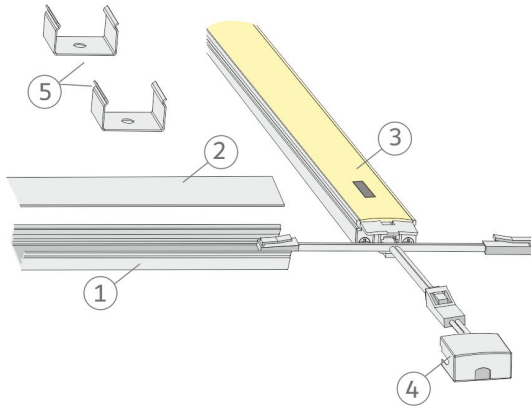

SPECIFICATIONS

PRODUCT DIMENSIONS	9.0 x 17.0 x 25.0
MOUNTING METHOD	Surface mounting
COLOUR TEMPERATURE	4000 K
COLOUR RENDERING INDEX CRI	
RATED LIFE TIME	
ENERGY EFFICIENCY CLASS	
LUMINOUS FLUX	294 lm
EFFICIENCY	74 lm/W
VOLTAGE	24 V DC
INGRESS PROTECTION CODE	IP44
NUMBER OF LEDS/M	
INPUT POWER	4 W
NUMBER OF SWITCHING CYCLES	> 50 000
AMBIENT TEMPERATURE RANGE	-20°C -+50°C
INPUT POWER CONNECTOR	
WARRANTY PERIOD (MONTHS)	24
ADDITIONAL COVER (MONTHS)	36
INSTALLATION AND OPERATING MANUAL	https://www.limente.fi/Images/productpics/instructions/limente_profil_ir-dim.pdf

PROFIL 25 IR-DIM AL PROFILE LIGHT

RECOMMENDED ACCESSORIES

PRODUCT CODE	PRODUCT
LED28030	LIMENTE POWER SUPPLY, WHITE, 24 V, 30W, INTEGRATED CONNECTORS
LED28060	LIMENTE POWER SUPPLY, WHITE, 24 V, 60W, INTEGRATED CONNECTORS
LED28100	LIMENTE POWER SUPPLY, WHITE, 24 V, 100W, INTEGRATED CONNECTORS

PROFIL 25 IR-DIM AL PROFILE LIGHT

PROFIL 25 IR-DIM AL PROFILE LIGHT

Profil IR-DIM

LIMENTE
- HELSINKI -

Profil IR-DIM

LIMENTE
- HELSINKI -

Profil IR-DIM

LIMENTE
- HELSINKI -