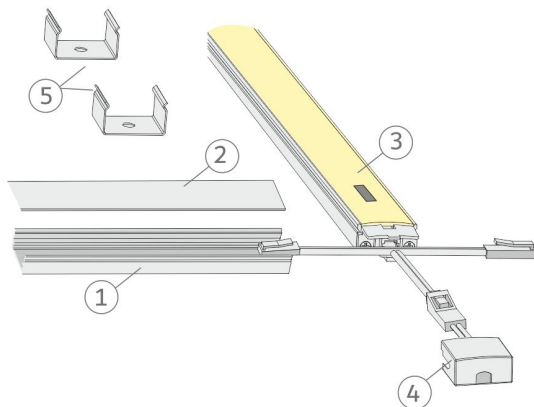

SPECIFICATIONS

PRODUCT DIMENSIONS	9.0 x 17.0 x 25.0
MOUNTING METHOD	Surface mounting
COLOUR TEMPERATURE	4000 K
COLOUR RENDERING INDEX CRI	
RATED LIFE TIME	
ENERGY EFFICIENCY CLASS	
LUMINOUS FLUX	294 lm
EFFICIENCY	74 lm/W
VOLTAGE	24 V DC
INGRESS PROTECTION CODE	IP44
NUMBER OF LEDS/M	
INPUT POWER	4 W
NUMBER OF SWITCHING CYCLES	> 50 000
AMBIENT TEMPERATURE RANGE	-20°C -+50°C
INPUT POWER CONNECTOR	
WARRANTY PERIOD (MONTHS)	24
ADDITIONAL COVER (MONTHS)	36
INSTALLATION AND OPERATING MANUAL	https://www.limente.fi/Images/productpics/instructions/limente_profil_ir-dim.pdf

PROFIL 25 IR-DIM AL PROFILE LIGHT

RECOMMENDED ACCESSORIES

PRODUCT CODE	PRODUCT
LED28030	LIMENTE POWER SUPPLY, WHITE, 24 V, 30W, INTEGRATED CONNECTORS
LED28060	LIMENTE POWER SUPPLY, WHITE, 24 V, 60W, INTEGRATED CONNECTORS
LED28100	LIMENTE POWER SUPPLY, WHITE, 24 V, 100W, INTEGRATED CONNECTORS

PROFIL 25 IR-DIM AL PROFILE LIGHT

PROFIL 25 IR-DIM AL PROFILE LIGHT

Profil IR-DIM

LIMENTE
- HELSINKI -

Profil IR-DIM

LIMENTE
- HELSINKI -

Profil IR-DIM

LIMENTE
- HELSINKI -