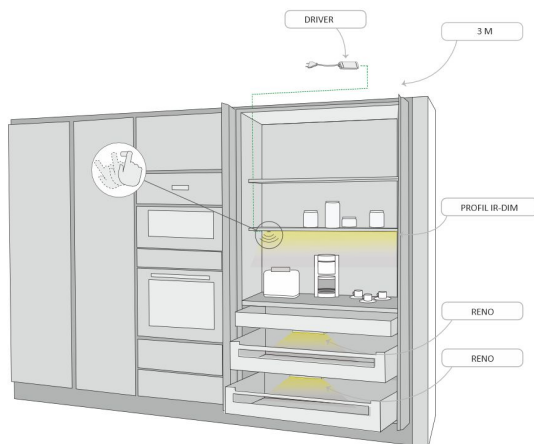

PROFIL IR-DIM

aluminium | 4000 K | 294 lm

Product code: 62750

An extremely low and efficient profile fixture with an IR switch

LIMENTE PROFIL IR-DIM is a part of LIMENTE collection. The LIMENTE collection provides the best quality of light in technical features, such as efficiency and color rendering, and maximizes the lifespan of the product. PROFIL IR-DIM is a simple and cost-efficient choice to light up your kitchen! The led profile is available in five different standard lengths. The fixture has an IP44 classification, which makes it possible to be installed under a drying cabinet. Due to the excellent light output, the profile fixtures can be placed even 60-80cm apart! You'll receive excellent light on your cooktop, when the fixtures are placed on both sides of the cooker hood.

PROFIL 25 IR-DIM AL PROFILE LIGHT

PROFIL 25 IR-DIM AL PROFILE LIGHT

Profil IR-DIM

LIMENTE
- HELSINKI -

Profil IR-DIM

LIMENTE
- HELSINKI -

Profil IR-DIM

LIMENTE
- HELSINKI -