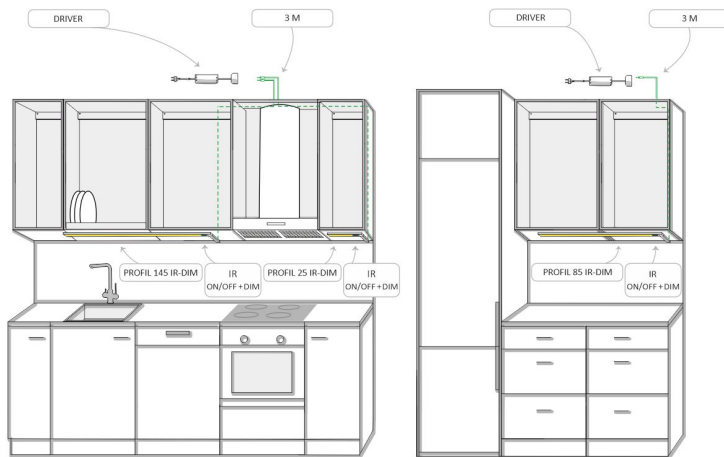

PROFIL IR-DIM

aluminium | 4000 K | 294 lm

Product code: 62750

An extremely low and efficient profile fixture with an IR switch

LIMENTE PROFIL IR-DIM is a part of LIMENTE collection. The LIMENTE collection provides the best quality of light in technical features, such as efficiency and color rendering, and maximizes the lifespan of the product. PROFIL IR-DIM is a simple and cost-efficient choice to light up your kitchen! The led profile is available in five different standard lengths. The fixture has an IP44 classification, which makes it possible to be installed under a drying cabinet. Due to the excellent light output, the profile fixtures can be placed even 60-80cm apart! You'll receive excellent light on your cooktop, when the fixtures are placed on both sides of the cooker hood.

SPECIFICATIONS

PRODUCT DIMENSIONS	9.0 x 17.0 x 25.0
MOUNTING METHOD	Surface mounting
COLOUR TEMPERATURE	4000 K
COLOUR RENDERING INDEX CRI	
RATED LIFE TIME	
ENERGY EFFICIENCY CLASS	
LUMINOUS FLUX	294 lm
EFFICIENCY	74 lm/W
VOLTAGE	24 V DC
INGRESS PROTECTION CODE	IP44
NUMBER OF LEDS/M	
INPUT POWER	4 W
NUMBER OF SWITCHING CYCLES	> 50 000
AMBIENT TEMPERATURE RANGE	-20°C -+50°C
INPUT POWER CONNECTOR	
WARRANTY PERIOD (MONTHS)	24
ADDITIONAL COVER (MONTHS)	36
INSTALLATION AND OPERATING MANUAL	https://www.limente.fi/Images/productpics/instructions/limente_profil_ir-dim.pdf

PROFIL 25 IR-DIM AL PROFILE LIGHT

PROFIL 25 IR-DIM AL PROFILE LIGHT

Profil IR-DIM

LIMENTE
- HELSINKI -

Profil IR-DIM

LIMENTE
- HELSINKI -

Profil IR-DIM

LIMENTE
- HELSINKI -