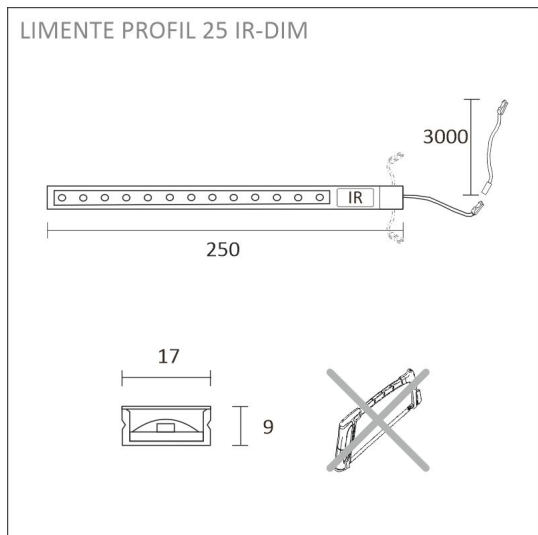

PROFIL 25 IR-DIM AL PROFILE LIGHT