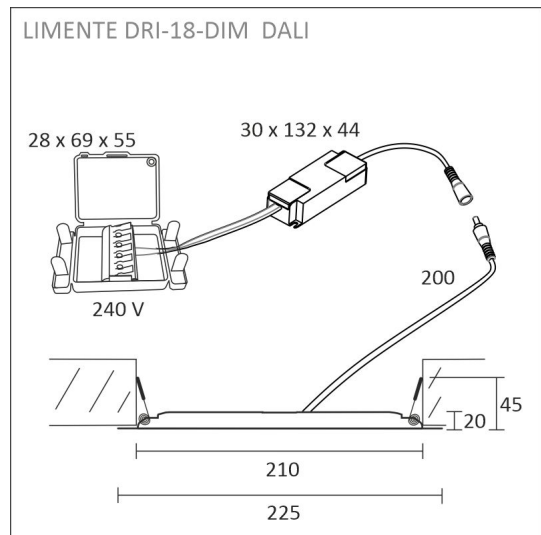

DRI-18DALI WH PANEL LIGHT