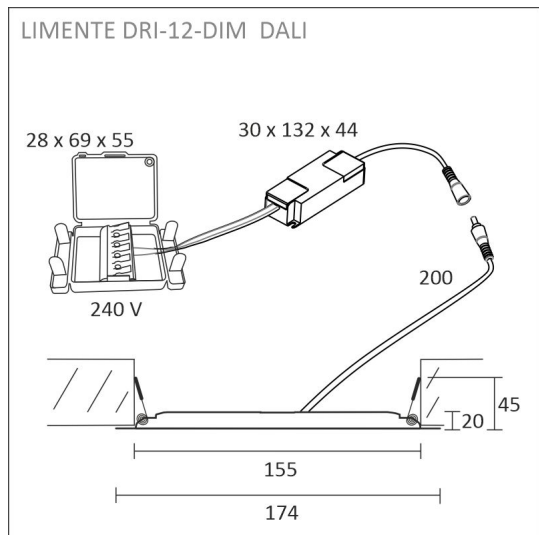

DRI-12DALI WH PANEL LIGHT