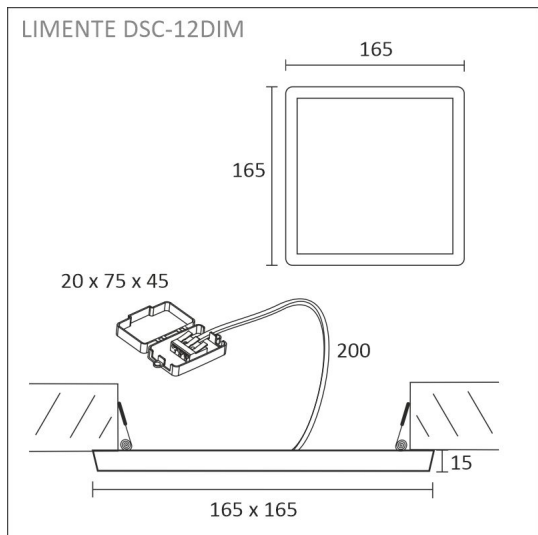

DSC-12DIM WH+BL PANEL LIGHT