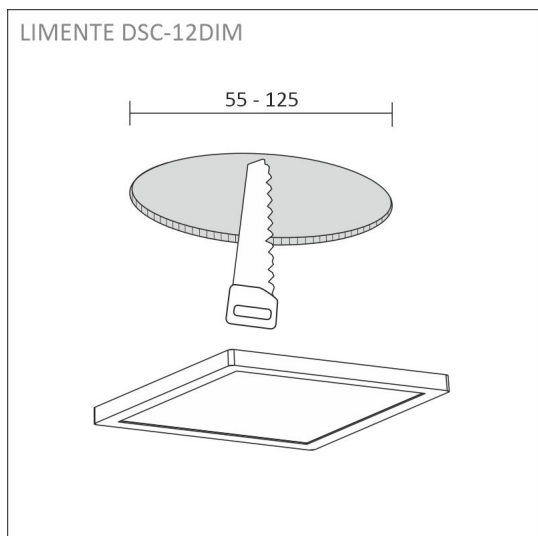

DSC-12DIM WH+BL PANEL LIGHT