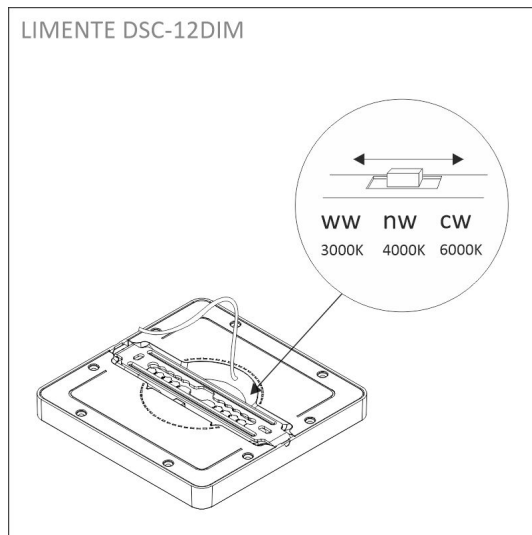

DSC-12DIM WH+BL PANEL LIGHT