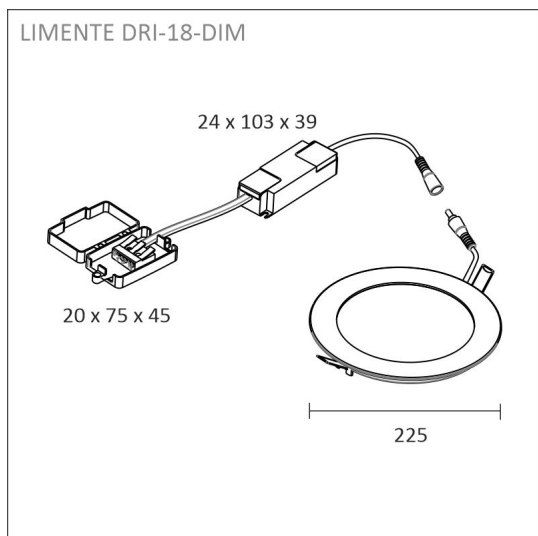

[Learn more from our website](#)

Easy installation

LIMENTE panel light fixtures are quick and easy to install. The fixture is recessed and embedded in the ceiling, and each fixture contains a quick connector for the power supply (chained connector).

[Learn more from our website](#)

THE FOLLOWING ITEMS ARE INCLUDED

- panel lamp, power cord with male connector
- driver with female connector
- a junction box connected to the power supply

DRS-18DIM WH PANEL LIGHT

SPECIFICATIONS

PRODUCT DIMENSIONS	225.0 x 225.0 x 40.0
MOUNTING METHOD	Surface mounting
COLOUR TEMPERATURE	4000 K
COLOUR RENDERING INDEX CRI	> 90
RATED LIFE TIME	
ENERGY EFFICIENCY CLASS	
LUMINOUS FLUX	1600 lm
EFFICIENCY	89 lm/W
VOLTAGE	240 V
INGRESS PROTECTION CODE	IP20
NUMBER OF LEDS/M	
INPUT POWER	18 W
NUMBER OF SWITCHING CYCLES	> 50 000
AMBIENT TEMPERATURE RANGE	-20°C -+50°C
INPUT POWER CONNECTOR	Fixed installation
WARRANTY PERIOD (MONTHS)	24
ADDITIONAL COVER (MONTHS)	12
INSTALLATION AND OPERATING MANUAL	https://www.limente.fi/Images/productpics/instructions/limente_led-dr.pdf

DRS-18DIM WH PANEL LIGHT

RECOMMENDED ACCESSORIES

PRODUCT CODE	PRODUCT
640580	SMART 580, RECEIVER, 240 V
640541	SMART 541, LUXUS 1-PART CONTROL, 24 V, WHITE

DRS-18DIM WH PANEL LIGHT

DRS-18DIM WH PANEL LIGHT