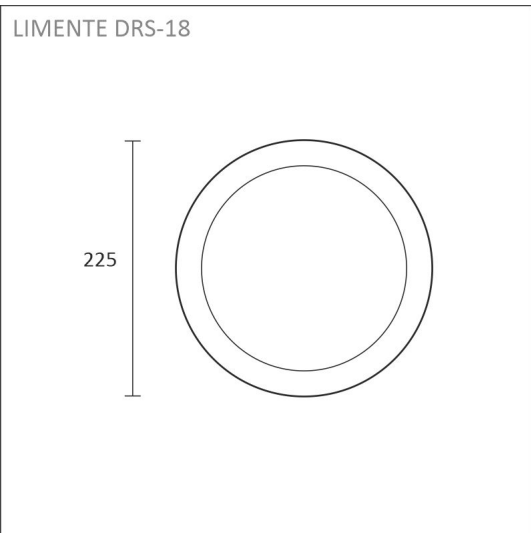

DRS 18DIM

white | surface mounted | dimmable | 18 W | 1600 lm | CRI>90
Product code: 62726

An efficient and low panel light fixture

The low and stylish surface-mounted LIMENTE panel light fixture provides a smooth, spotless light. LIMENTE DRS 18 DIM has a very low installation height and therefore the fixture can be installed into every type of suspended ceiling. In addition to the height of the light fixture, the space required by the power supply needs to be taken into consideration in the height of the mounting space (see measurements). The surface-mounted model is also available square (LIMENTE DSS). LIMENTE DRS 18 DIM has an IP44 classification, which makes it suitable to use in humid conditions as well as in any dry space.

OVERVIEW

PRODUCT CODE	62726
GTIN-CODE	6438400000773
ELECTRICAL NUMBER	4129661
ETIM GENERAL NAME	Downlight
ETIM CLASS	Downlight/spot/floodlight EC001744
ETIM GROUP	41 Domestic light fittings
COLOUR	White
LAMP TYPE	LED

SPECIFICATIONS

PRODUCT DIMENSIONS	225.0 x 225.0 x 40.0
MOUNTING METHOD	Surface mounting
COLOUR TEMPERATURE	4000 K
COLOUR RENDERING INDEX CRI	> 90
RATED LIFE TIME	
ENERGY EFFICIENCY CLASS	
LUMINOUS FLUX	1600 lm
EFFICIENCY	89 lm/W
VOLTAGE	240 V
INGRESS PROTECTION CODE	IP20
NUMBER OF LEDS/M	
INPUT POWER	18 W
NUMBER OF SWITCHING CYCLES	> 50 000
AMBIENT TEMPERATURE RANGE	-20°C -+50°C
INPUT POWER CONNECTOR	Fixed installation
WARRANTY PERIOD (MONTHS)	24
ADDITIONAL COVER (MONTHS)	12
INSTALLATION AND OPERATING MANUAL	https://www.limente.fi/Images/productpics/instructions/limente_led-dr.pdf

DRS-18DIM WH PANEL LIGHT

RECOMMENDED ACCESSORIES

PRODUCT CODE	PRODUCT
640580	SMART 580, RECEIVER, 240 V
640541	SMART 541, LUXUS 1-PART CONTROL, 24 V, WHITE

DRS-18DIM WH PANEL LIGHT

DRS-18DIM WH PANEL LIGHT