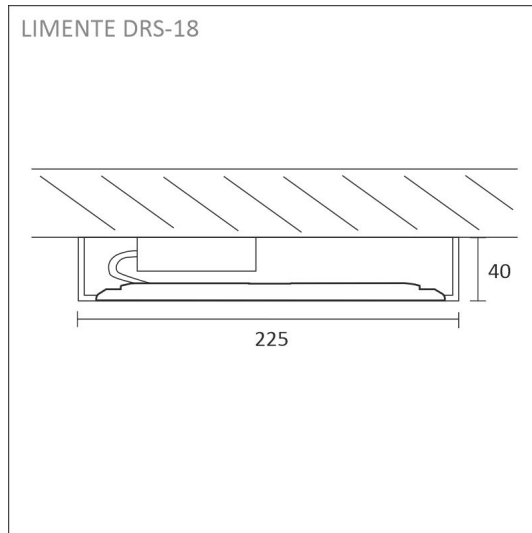

DRS 18DIM

white | surface mounted | dimmable | 18 W | 1600 lm | CRI>90
Product code: 62726

An efficient and low panel light fixture

The low and stylish surface-mounted LIMENTE panel light fixture provides a smooth, spotless light. LIMENTE DRS 18 DIM has a very low installation height and therefore the fixture can be installed into every type of suspended ceiling. In addition to the height of the light fixture, the space required by the power supply needs to be taken into consideration in the height of the mounting space (see measurements). The surface-mounted model is also available square (LIMENTE DSS). LIMENTE DRS 18 DIM has an IP44 classification, which makes it suitable to use in humid conditions as well as in any dry space.

[Learn more from our website](#)

THE FOLLOWING ITEMS ARE INCLUDED

- panel lamp, power cord with male connector
- driver with female connector
- a junction box connected to the power supply

DRS-18DIM WH PANEL LIGHT

SPECIFICATIONS

PRODUCT DIMENSIONS	225.0 x 225.0 x 40.0
MOUNTING METHOD	Surface mounting
COLOUR TEMPERATURE	4000 K
COLOUR RENDERING INDEX CRI	> 90
RATED LIFE TIME	
ENERGY EFFICIENCY CLASS	
LUMINOUS FLUX	1600 lm
EFFICIENCY	89 lm/W
VOLTAGE	240 V
INGRESS PROTECTION CODE	IP20
NUMBER OF LEDS/M	
INPUT POWER	18 W
NUMBER OF SWITCHING CYCLES	> 50 000
AMBIENT TEMPERATURE RANGE	-20°C -+50°C
INPUT POWER CONNECTOR	Fixed installation
WARRANTY PERIOD (MONTHS)	24
ADDITIONAL COVER (MONTHS)	12
INSTALLATION AND OPERATING MANUAL	https://www.limente.fi/Images/productpics/instructions/limente_led-dr.pdf

DRS-18DIM WH PANEL LIGHT

RECOMMENDED ACCESSORIES

PRODUCT CODE	PRODUCT
640580	SMART 580, RECEIVER, 240 V
640541	SMART 541, LUXUS 1-PART CONTROL, 24 V, WHITE

DRS-18DIM WH PANEL LIGHT

DRS-18DIM WH PANEL LIGHT