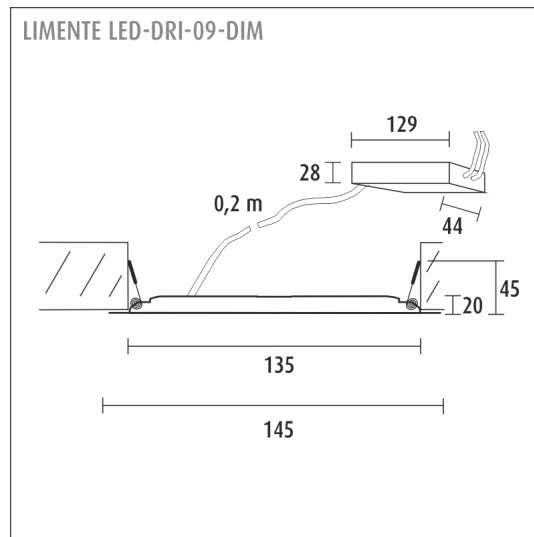

DRI-09DIM WH PANEL LIGHT