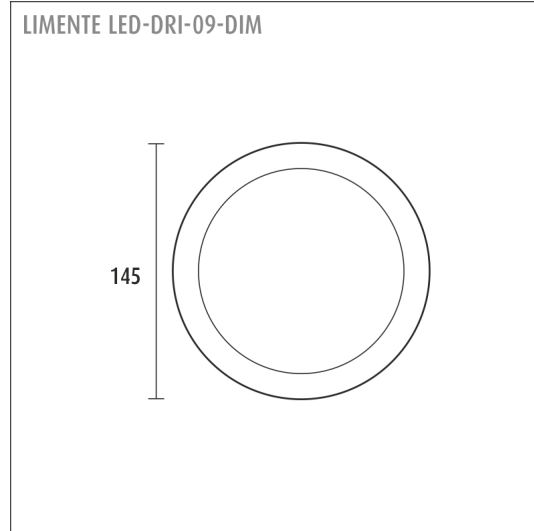

DRI-09DIM WH PANEL LIGHT