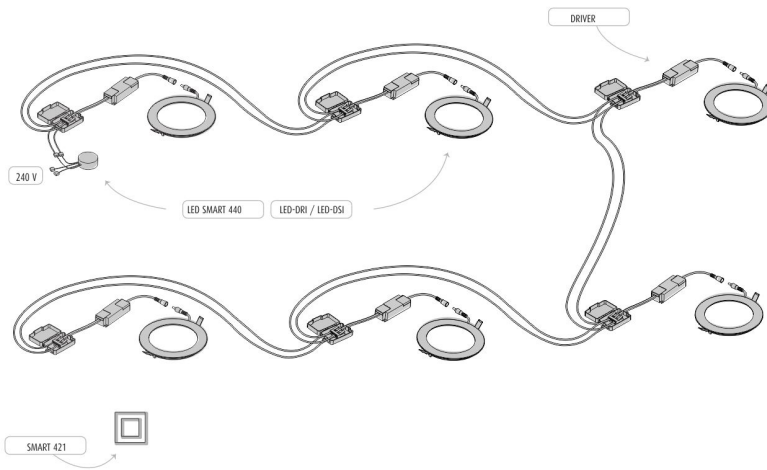

DRI-09DIM WH PANEL LIGHT

LED-DRI/LED-DSI + SMART 440

LIMENTE
HELSINKI