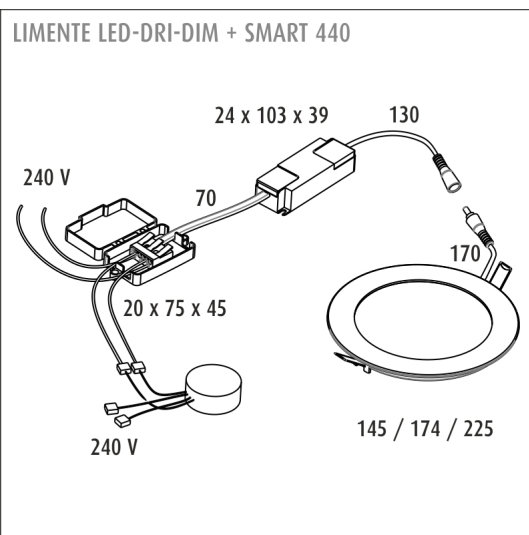

DRI-09DIM WH PANEL LIGHT