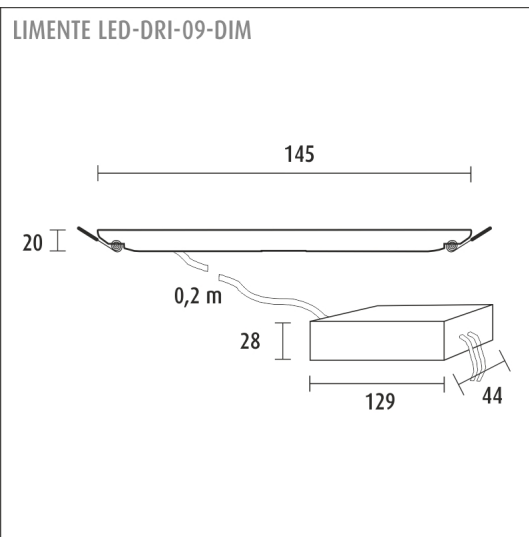

DRI-09DIM WH PANEL LIGHT