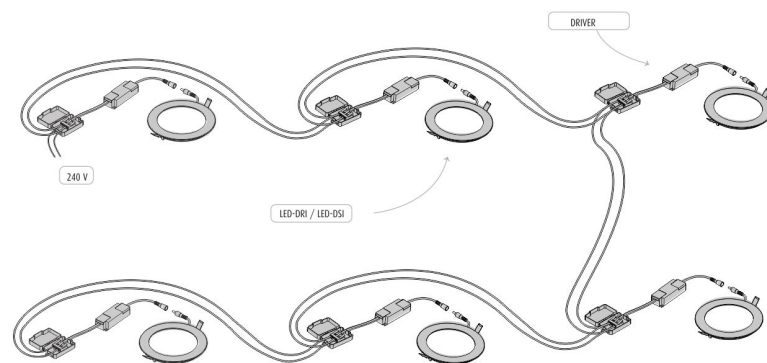

LIMENTE
HELSINKI