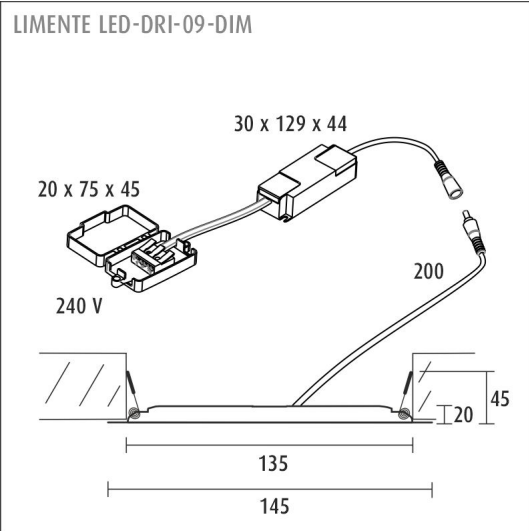

DRI-09DIM WH PANEL LIGHT