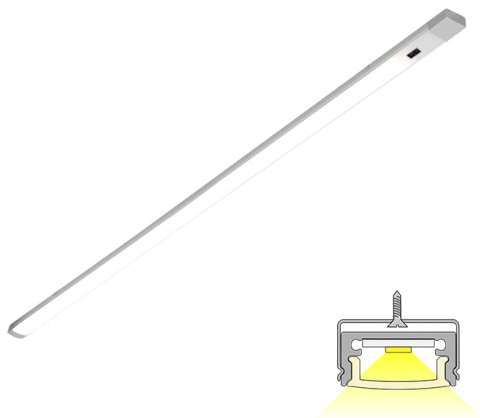

LED-PROFIL IR

aluminium | 4000 K | 891 lm

Product code: 62713

An extremely low and efficient profile fixture with an IR switch

LIMENTE LED-PROFIL LUX-IR is a part of LIMENTE LUX collection. The LIMENTE LUX collection provides the best quality of light in technical features, such as efficiency and color rendering, and maximizes the lifespan of the product. LED-PROFIL LUX-IR is a simple and cost-efficient choice to light up your kitchen! The led profile is available in five different standard lengths. The fixture has an IP44 classification, which makes it possible to be installed under a drying cabinet. Due to the excellent light output, the profile fixtures can be placed even 60-80cm apart! You'll receive excellent light on your cooktop, when the fixtures are placed on both sides of the cooker hood.

LIMENTE LED-PROFIL LUX-IR has a perfect color rendering ($R_a > 90$). The fixture has a light output of 1100 lm/m and a color temperature of 4000K. Due to the excellent technical values, our LUX models reproduce natural colors optimally, which really makes colors come alive! The products in our LIMENTE LUX collection are all granted with a three-year additional warranty in addition to our two-year warranty granted for all our products.

[Learn more from our website](#)

Dimming and lighting control

LIMENTE LED-PROFIL LUX-IR is not dimmable with separate dimmers. The fixture has an integrated on/off switch, which is activated with a wave of a hand.

Easy installation

LIMENTE LED-PROFIL LUX-IR is fast and easy to install with the installation tools included. The fixture has an integrated IR switch, so no separate light switch is needed.

[Learn more from our website](#)