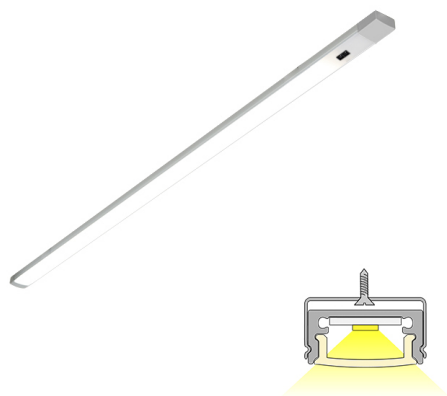

LED-PROFIL IR

aluminium | 4000 K | 561 lm

Product code: 62712

An extremely low and efficient profile fixture with an IR switch

LIMENTE LED-PROFIL LUX-IR is a part of LIMENTE LUX collection. The LIMENTE LUX collection provides the best quality of light in technical features, such as efficiency and color rendering, and maximizes the lifespan of the product. LED-PROFIL LUX-IR is a simple and cost-efficient choice to light up your kitchen! The led profile is available in five different standard lengths. The fixture has an IP44 classification, which makes it possible to be installed under a drying cabinet. Due to the excellent light output, the profile fixtures can be placed even 60-80cm apart! You'll receive excellent light on your cooktop, when the fixtures are placed on both sides of the cooker hood.

LIMENTE LED-PROFIL LUX-IR has a perfect color rendering ($R_a > 90$). The fixture has a light output of 1100 lm/m and a color temperature of 4000K. Due to the excellent technical values, our LUX models reproduce natural colors optimally, which really makes colors come alive! The products in our LIMENTE LUX collection are all granted with a three-year additional warranty in addition to our two-year warranty granted for all our products.

[Learn more from our website](#)

Dimming and lighting control

LIMENTE LED-PROFIL LUX-IR is not dimmable with separate dimmers. The fixture has an integrated on/off switch, which is activated with a wave of a hand.

Easy installation

LIMENTE LED-PROFIL LUX-IR is fast and easy to install with the installation tools included. The fixture has an integrated IR switch, so no separate light switch is needed.

[Learn more from our website](#)