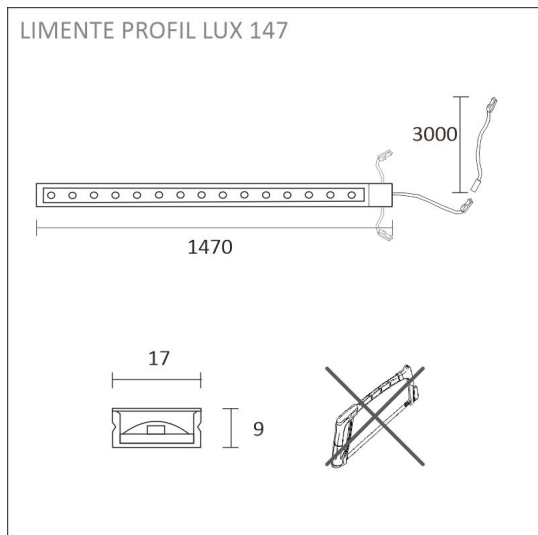

PROFIL 147 AL PROFILE LIGHT