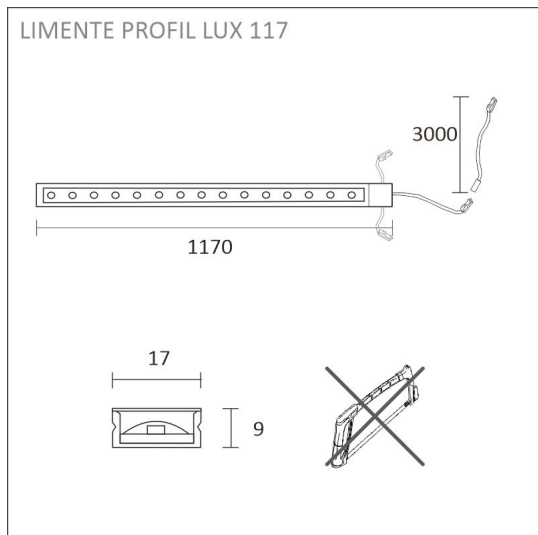

PROFIL 117 AL PROFILE LIGHT