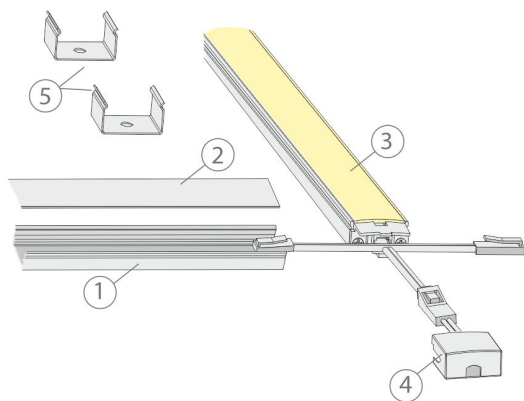

[Learn more from our website](#)

Installation

LIMENTE PROFIL is fast and easy to install with the installation parts included.

[Learn more from our website](#)

THE FOLLOWING ITEMS ARE INCLUDED

- lamp with quick connector
- 3 m power cord
- cable tray
- fasteners x 4

SPECIFICATIONS

PRODUCT DIMENSIONS	570.0 x 17.0 x 8.0
MOUNTING METHOD	Surface mounting
COLOUR TEMPERATURE	4000 K
COLOUR RENDERING INDEX CRI	> 95
RATED LIFE TIME	102.000h
ENERGY EFFICIENCY CLASS	
LUMINOUS FLUX	902 lm
EFFICIENCY	100 lm/W
VOLTAGE	24 V DC
INGRESS PROTECTION CODE	IP44
NUMBER OF LEDS/M	
INPUT POWER	9 W
NUMBER OF SWITCHING CYCLES	> 50 000
AMBIENT TEMPERATURE RANGE	-20°C -+50°C
INPUT POWER CONNECTOR	
WARRANTY PERIOD (MONTHS)	24
ADDITIONAL COVER (MONTHS)	36
INSTALLATION AND OPERATING MANUAL	https://www.limente.fi/Images/productpics/instructions/limente_led-profil-lux.pdf

PROFIL 57 AL PROFILE LIGHT

RECOMMENDED ACCESSORIES

PRODUCT CODE	PRODUCT
LED28030	LIMENTE POWER SUPPLY, WHITE, 24 V, 30W, INTEGRATED CONNECTORS
LED28060	LIMENTE POWER SUPPLY, WHITE, 24 V, 60W, INTEGRATED CONNECTORS
LED28100	LIMENTE POWER SUPPLY, WHITE, 24 V, 100W, INTEGRATED CONNECTORS
640552	SMART 552, LUXUS LIGHTCONTROL KIT, 24 V, WHITE
640554	SMART 554, LUXUS LIGHTCONTROL KIT, 24 V, BLACK
640556	SMART 556, GREENLINE LIGHTCONTROL KIT, 24 V, WHITE
640557	SMART 557, GREENLINE LIGHTCONTROL KIT, 24 V, WHITE
640551	SMART 551, LUXUS LIGHTCONTROL KIT, 24 V, WHITE
640425	SMART 425, WIRELESS LIGHT CONTROL

PROFIL 57 AL PROFILE LIGHT

PROFIL 57 AL PROFILE LIGHT

Profil

LIMENTE
HELSINKI

Profil LUX + Greenline

LIMENTE
HELSINKI