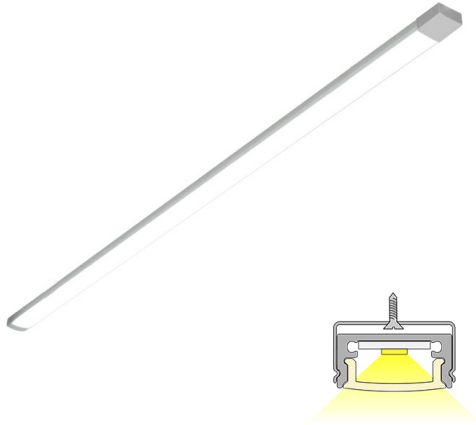

PROFIL

aluminium | 4000 K | 902 lm

Product code: 62707

An extremely low and efficient profile fixture

LIMENTE PROFIL is a part of LIMENTE collection. The LIMENTE collection provides the best quality of light in technical features, such as efficiency and color rendering, and maximizes the lifespan of the product. PROFIL is a simple and cost-efficient choice to light up your kitchen! The led profile is available in five different standard lengths. The fixture has an IP44 classification, which makes it possible to be installed under a drying cabinet. Due to the excellent light output, the profile fixtures can be placed even 60-80cm apart! You'll receive excellent light on your cooktop, when the fixtures are placed on both sides of the cooker hood.

LIMENTE PROFIL has a perfect color rendering ($Ra > 90$). The fixture has a light output of 1100 lm/m and a color temperature of 4000K. Due to the excellent technical values, our LUX models reproduce natural colors optimally, which really makes colors come alive! The products in our LIMENTE PROFIL collection are all granted with a three-year additional warranty in addition to our two-year warranty granted for all our products.

[Learn more from our website](#)

Installation

LIMENTE PROFIL is fast and easy to install with the installation parts included.

[Learn more from our website](#)

THE FOLLOWING ITEMS ARE INCLUDED

- lamp with quick connector
- 3 m power cord
- cable tray
- fasteners x 4