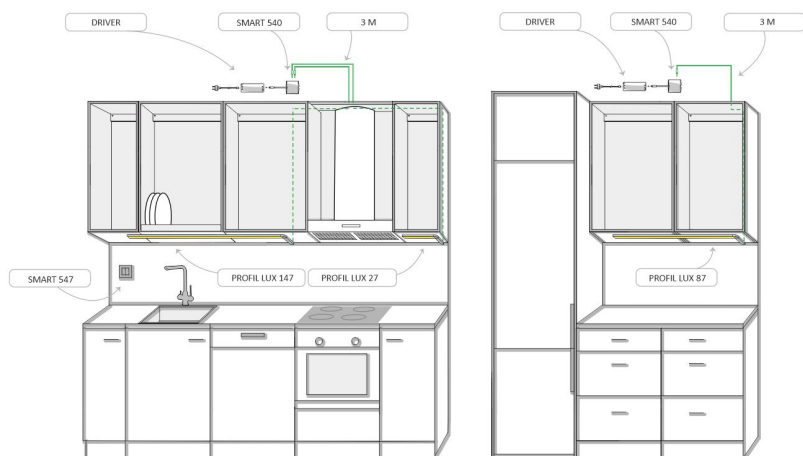

PROFIL

aluminium | 4000 K | 902 lm

Product code: 62707

An extremely low and efficient profile fixture

LIMENTE PROFIL is a part of LIMENTE collection. The LIMENTE collection provides the best quality of light in technical features, such as efficiency and color rendering, and maximizes the lifespan of the product. PROFIL is a simple and cost-efficient choice to light up your kitchen! The led profile is available in five different standard lengths. The fixture has an IP44 classification, which makes it possible to be installed under a drying cabinet. Due to the excellent light output, the profile fixtures can be placed even 60-80cm apart! You'll receive excellent light on your cooktop, when the fixtures are placed on both sides of the cooker hood.

PROFIL 57 AL PROFILE LIGHT

PROFIL 57 AL PROFILE LIGHT

Profil

LIMENTE
HELSINKI

Profil LUX + Greenline

LIMENTE
HELSINKI