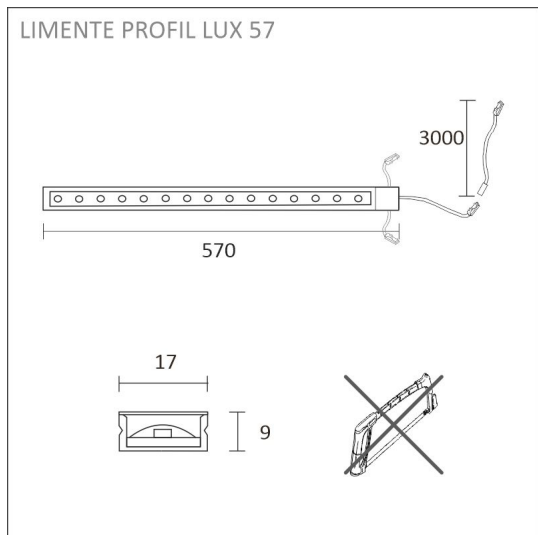

PROFIL 57 AL PROFILE LIGHT