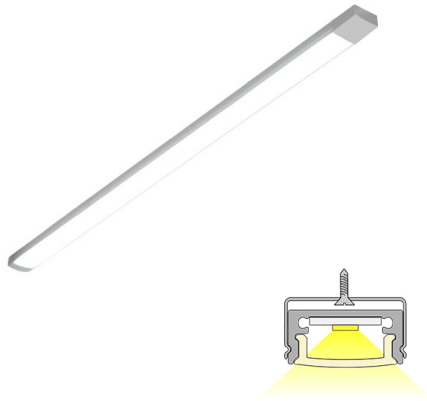

LED-PROFIL

aluminium | 4000 K | 414 lm

Product code: 62706

An extremely low and efficient profile fixture

LIMENTE LED-PROFIL LUX is a part of LIMENTE LUX collection. The LIMENTE LUX collection provides the best quality of light in technical features, such as efficiency and color rendering, and maximizes the lifespan of the product. LED-PROFIL LUX is a simple and cost-efficient choice to light up your kitchen! The led profile is available in five different standard lengths. The fixture has an IP44 classification, which makes it possible to be installed under a drying cabinet. Due to the excellent light output, the profile fixtures can be placed even 60-80cm apart! You'll receive excellent light on your cooktop, when the fixtures are placed on both sides of the cooker hood.

LIMENTE LED-PROFIL LUX has a perfect color rendering ($R_a > 90$). The fixture has a light output of 1100 lm/m and a color temperature of 4000K. Due to the excellent technical values, our LUX models reproduce natural colors optimally, which really makes colors come alive! The products in our LIMENTE LUX collection are all granted with a three-year additional warranty in addition to our two-year warranty granted for all our products.

[Learn more from our website](#)

Installation

LIMENTE LED-PROFIL LUX is fast and easy to install with the installation tools included.

[Learn more from our website](#)

THE FOLLOWING ITEMS ARE INCLUDED

- lamp with quick connector
- 3 m power cord
- cable tray
- fasteners x 4